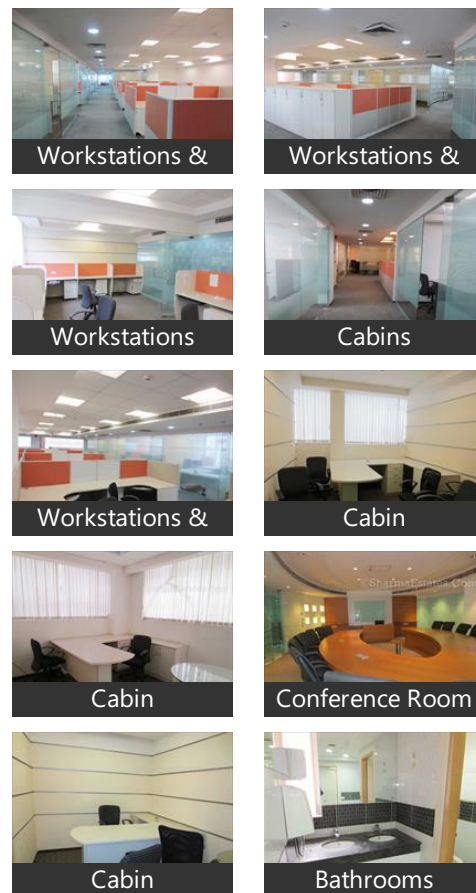

Pictures

Explore

[Similar Properties](#)

[Properties in Okhla Ind Estate Phase-III, New Delhi](#)

[Projects in New Delhi](#)

[Brokers in New Delhi](#)

More Information

Report a problem with this listing

Is this property no longer available or has incorrect information?

[Report it!](#)

Disclaimer: All information is provided by advertisers and should be verified independently before entering into any transaction. You may visit the relevant RERA website of your state to verify the details of this property. PropertyWala.com is only an advertising platform to help connect buyers and sellers and is not a party to any transactions, nor shall be responsible or liable to resolve any disputes between them.