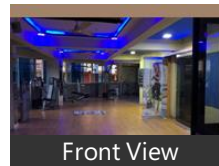

Pictures

Front View