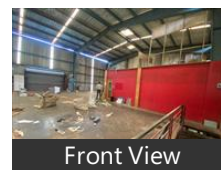

## Description

Description of Property

Location of the Premises: At Patalganga MIDC

Plot Area:1,000 mtr

Covered Area: Mezzanine 2,500 sq ft , shed : 7,500 sq ft Total Area :10,000 sq ft

Expected Rent: 1,80,000/-

Facilities Available: Office space,100 HP Power,24 X 7 MIDC Water Supply

Washrooms

When you contact us, please mention that you saw this ad on Property Wala

When you call, don't forget to mention that you saw this ad on PropertyWala.com.

### Pictures

Front View

Front View

Front View

Front View

Front View

\* Location may be approximate