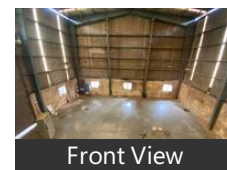

Industrial Building for rent in Patal Ganga, Navi Mumbai

1.8 lakh

Available Industrial Premise Rental Basic: At Patalganga MIDC

Pataganga, Patal Ganga, Navi Mumbai (Maharashtra)

- Area: 10000 SqFeet ▾
- Bathrooms: One
- Floor: Basement
- Total Floors: One
- Facing: East
- Furnished: Unfurnished
- Lease Period: 1 Months
- Monthly Rent: 180,000
- Rate: 18 per SqFeet **-15%**
- Age Of Construction: Under Construction
- Available: Immediate/Ready to move

Advertiser Details

Scan QR code to get the contact info on your mobile
[View all properties by Unique Associates](#)

Description

Description of Property

Location of the Premises: At Patalganga MIDC

Plot Area:1,000 mtr

Covered Area: Mezzanine 2,500 sq ft , shed : 7,500 sq ft Total Area :10,000 sq ft

Expected Rent: 1,80,000/-

Facilities Available: Office space,100 HP Power,24 X 7 MIDC Water Supply

Washrooms

When you contact us, please mention that you saw this ad on Property Wala

When you call, don't forget to mention that you saw this ad on PropertyWala.com.

Location

Pictures

* Location may be approximate

Landmarks

Nearby Localities

[Rasayni](#)

* All distances are approximate

Explore

[Similar Properties](#)

[Properties in Patal Ganga, Navi Mumbai](#)

[Projects in Navi Mumbai](#)

[Brokers in Navi Mumbai](#)

More Information

Report a problem with this listing

Is this property no longer available or has incorrect information?

[Report it!](#)