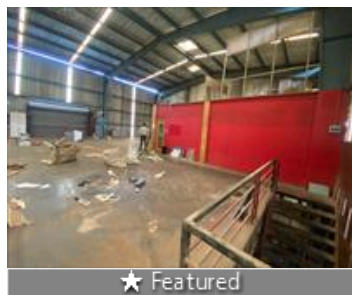

### Available Industrial Premise Rental Basic: At Patalganga MIDC

Pataganga, Patal Ganga, Navi Mumbai (Maharashtra)

- Area: 10000 SqFeet ▾
- Bathrooms: One
- Floor: Basement
- Total Floors: One
- Facing: East
- Furnished: Unfurnished
- Lease Period: 1 Months
- Monthly Rent: 180,000
- Rate: 18 per SqFeet **-15%**
- Age Of Construction: Under Construction
- Available: Immediate/Ready to move

## Description

Description of Property

Location of the Premises: At Patalganga MIDC

Plot Area:1,000 mtr

Covered Area: Mezzanine 2,500 sq ft , shed : 7,500 sq ft Total Area :10,000 sq ft

Expected Rent: 1,80,000/-

Facilities Available: Office space,100 HP Power,24 X 7 MIDC Water Supply

Washrooms

When you contact us, please mention that you saw this ad on Property Wala

When you call, don't forget to mention that you saw this ad on PropertyWala.com.