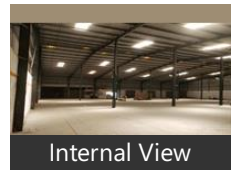

Internal View