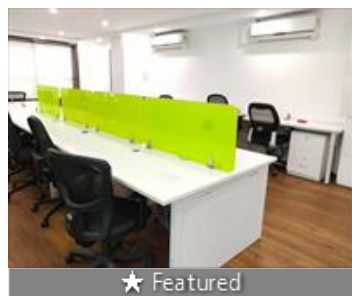

Office Space for rent in Balewadi, Pune

4.73 lakhs

★ Featured

Furnished Office Available For Lease In Prime Location Of Balewadi , Pune

Balewadi , Pune, Balewadi, Pune - 410045 (Maharashtra)

- Area: 5560 SqFeet
- Bathrooms: Three
- Floor: Second
- Total Floors: Nine
- Facing: North East
- Furnished: Furnished
- Lease Period: 24 Months
- Monthly Rent: 472,600
- Rate: 85 per SqFeet
- Age Of Construction: 5 Years
- Available: Immediate/Ready to move

[View all properties by Adcon Realty](#)

Description

"Your Vision , Our Expertise", Manage Your Work from our excellent office , Where Every Detail Reflects Excellence.

Experience Hassle free work at our Fully Furnished Commercial Office on Balewadi , Pune. With 5,560 sq. ft of space , it's got 60 Workstations , 3 Cabins , Reception with Waiting Area , Conference Room , Meeting Room , Pantry , Server room , 3 Private Male and Female Washroom.