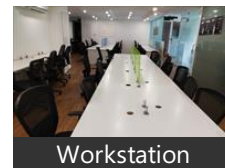

Office Space for rent in Balewadi, Pune

4.73 lakhs

★ Featured

Furnished Office Available For Lease In Prime Location Of Balewadi , Pune

Balewadi , Pune, Balewadi, Pune - 410045 (Maharashtra)

- Area: 5560 SqFeet
- Bathrooms: Three
- Floor: Second
- Total Floors: Nine
- Facing: North East
- Furnished: Furnished
- Lease Period: 24 Months
- Monthly Rent: 472,600
- Rate: 85 per SqFeet
- Age Of Construction: 5 Years
- Available: Immediate/Ready to move

Advertiser Details

Sandeep Rathore
Property Agent / Broker / Consultant

mob: 9907514400

tel:

mail: searchproperties44@gmail.com

www.propertywala.com/adcon-realty

Scan QR code to get the contact info on your mobile

[View all properties by Adcon Realty](#)

Description

"Your Vision , Our Expertise", Manage Your Work from our excellent office , Where Every Detail Reflects Excellence.

Experience Hassle free work at our Fully Furnished Commercial Office on Balewadi , Pune. With 5,560 sq. ft of space , it's got 60 Workstations , 3 Cabins , Reception with Waiting Area , Conference Room , Meeting Room , Pantry , Server room , 3 Private Male and Female Washroom.

Our place is Well maintained, with Ample Parking , Comfy sofas in the Reception , Fully Air conditioning and High speed internet.

Perfect for your business needs!

For more info, just click on Contact button!

Adcon Realty at Your Service, Call Now!

When you call, please mention that you saw this ad on PropertyWala.

Features

General

- Power Back-up
- Centrally Air Conditioned
- Room AC
- Lifts
- High Speed Internet
- Wi-Fi

Lot

- Basement
- Corner Location

Recreation

- Park

Security

- Security Guards
- Electronic Security
- Intercom Facility
- Fire Alarm

Exterior

- Reserved Parking
- Visitor Parking

Maintenance