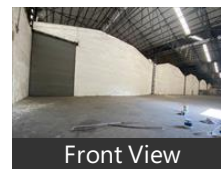

Industrial Building for rent in Patal Ganga, Navi Mumbai

6.75 lakhs

Available Industrial Premises Rental Basic: At Additional Patalganga MIDC

MIDC Patalganga, Patal Ganga, Navi Mumbai - 410220 (...)

- Area: 27000 SqFeet ▾
- Floor: Ground
- Facing: East
- Lease Period: 60 Months
- Rate: 25 per SqFeet **+25%**
- Age Of Construction: Under Construction
- Available: Immediate/Ready to move
- Bathrooms: Two
- Total Floors: One
- Furnished: Unfurnished
- Monthly Rent: 675,000

Description

Description of Property

Location of the Premises: At Additional Patalganga MIDC

Carpet Area: 27,000 sq ft

Expected Rent: 6,75,000/-

Facilities Available: 100 HP Power, 24 X 7 MIDC Water Supply, Fire Sprinkler, CCTV, Boundary Wall, Washroom

When you contact us, please mention that you saw this ad on Property Wala. com

When you call, please mention that you saw this ad on PropertyWala.com.

Location

* Location may be approximate

Landmarks

Nearby Localities

[Rasayni](#)

* All distances are approximate

Explore

[Similar Properties](#)

[Properties in Patal Ganga, Navi Mumbai](#)

[Projects in Navi Mumbai](#)

[Brokers in Navi Mumbai](#)

More Information

Advertiser Details

Scan QR code to get the contact info on your mobile

[View all properties by Unique Associates](#)

Pictures

Front View

Disclaimer: All information is provided by advertisers and should be verified independently before entering into any transaction. You may visit the relevant RERA website of your state to verify the details of this property. PropertyWala.com is only an advertising platform to help connect buyers and sellers and is not a party to any transactions, nor shall be responsible or liable to resolve any disputes between them.