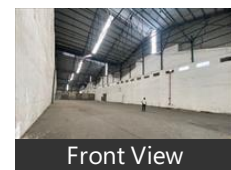

Industrial Building for rent in Patal Ganga, Navi Mumbai

6.75 lakhs

Available Industrial Premises Rental Basic: At Additional Patalganga MIDC

MIDC Patalganga, Patal Ganga, Navi Mumbai - 410220 (...)

- Area: 27000 SqFeet ▾
- Floor: Ground
- Facing: East
- Lease Period: 60 Months
- Rate: 25 per SqFeet **+25%**
- Age Of Construction: Under Construction
- Available: Immediate/Ready to move
- Bathrooms: Two
- Total Floors: One
- Furnished: Unfurnished
- Monthly Rent: 675,000

Description

Description of Property

Location of the Premises: At Additional Patalganga MIDC

Carpet Area: 27,000 sq ft

Expected Rent: 6,75,000/-

Facilities Available: 100 HP Power, 24 X 7 MIDC Water Supply, Fire Sprinkler, CCTV, Boundary Wall, Washroom

When you contact us, please mention that you saw this ad on Property Wala. com

When you call, please mention that you saw this ad on PropertyWala.com.

Location

* Location may be approximate

Landmarks

Nearby Localities

[Rasayni](#)

* All distances are approximate

Explore

[Similar Properties](#)

[Properties in Patal Ganga, Navi Mumbai](#)

[Projects in Navi Mumbai](#)

[Brokers in Navi Mumbai](#)

More Information

Advertiser Details

Scan QR code to get the contact info on your mobile

[View all properties by Unique Associates](#)

Pictures

Disclaimer: All information is provided by advertisers and should be verified independently before entering into any transaction. You may visit the relevant RERA website of your state to verify the details of this property. PropertyWala.com is only an advertising platform to help connect buyers and sellers and is not a party to any transactions, nor shall be responsible or liable to resolve any disputes between them.