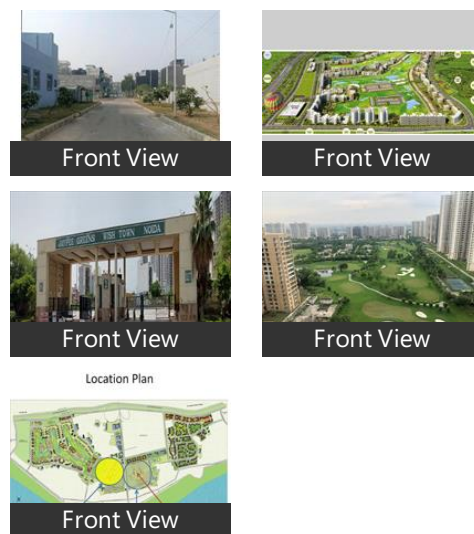

Location

Pictures

* Location may be approximate

Landmarks

Nearby Localities

1. [Sector 134](#), [Sector 132](#), [Sector 131](#), [Sector 128](#), [Sector 93-B](#), [Sector 129](#), [Sector 93A](#), [Sector 108](#), [Sector 130](#), [Sector 93](#)

* All distances are approximate