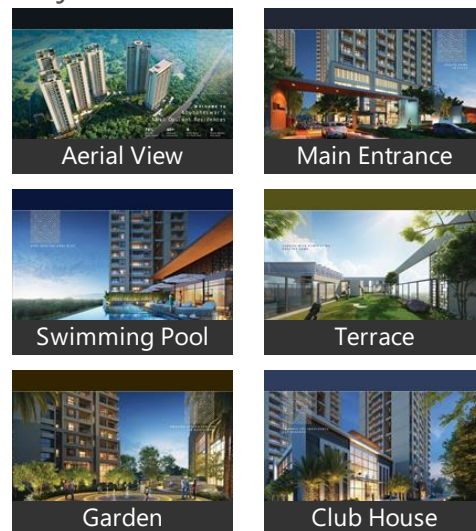

Pictures

Floor Plans

Project Pictures

* These pictures are of the project and might not represent the property

Project Floor Plans

Sundarpur Football Ground (<3km) Sangeeta Satpathy (<3km) Kujimahal Cricket Ground (<3km) Nit Park (<3km)
Andharua Jain Property (<3km) Personal Driving Trainer (<3km) Footballplayground (<3km)
Lanka Amba Forest (<3km)