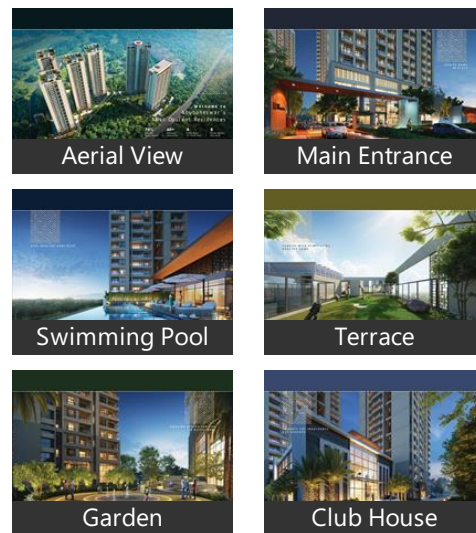

4 Bedroom Apartment / Flat for sale in Patharagadia, Bhubaneswar

2.91 crores

4BHK Apartment/Flat For Sale In Bhubaneswar

The DN Wisdom Tree Global School, Patharagadia, Bhub..

- Project/Society: DN Pallaciya
- Area: 2995 SqFeet
- Bedrooms: Four
- Bathrooms: Four
- Floor: Twentieth
- Total Floors: More than 20
- Facing: North East
- Furnished: Unfurnished
- Transaction: New Property
- Price: 29,084,863
- Rate: 9,711 per SqFeet **+40%**
- Age Of Construction: Under Construction
- Possession: Within 1 Year

Description

This 4 bhk apartment is available for sale in dn pallaciya, one of the most prominent projects for flats in patharagadia, bhubaneswar. This property faces the north-east direction. The flat is over 2995sq.Ft. Super built up area and comes with 4 bedroom(s), 4 bathrooms and 3 balconies. This flat lies on the 20th level of a 31 storey building. This residential flat is currently under construction and you can expect the possession of the same by august 2025. The beautifully designed vitrified flooring enhances the beauty of the flat. The society is well equipped with many modern amenities, including fitness centre / gym, club house / community center, park, lift(s), visitor parking, maintenance staff, swimming pool, shopping centre and water softening plant. The residential project is well equipped to meet all your water needs through access to borewell/tank and municipal corporation supply.

When you contact, don't forget to mention that you saw this ad on PropertyWala.com.

Features

Private Amenities

- Balcony
- Basement
- Reserved Parking
- RO System

Interior

- Marble Flooring

Shared Amenities

- Visitor Parking
- Power Back-up
- Maintenance Staff
- Water Supply / Storage
- Water Softner
- Rain Water Harvesting
- Waste Disposal

Recreation