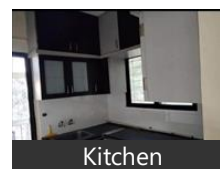

3 Bedroom Apartment / Flat for rent in Pipaliyahana, Indore

45,000

3BHK Furnished Flat Available On Rent At Pipaliyahana.

Pipliyahana, Pipaliyahana, Indore (Madhya Pradesh)

- Area: 1150 SqFeet
- Bedrooms: Three
- Bathrooms: Three
- Floor: Third
- Total Floors: Eight
- Facing: East
- Furnished: Furnished
- Lease Period: 11 Months
- Monthly Rent: 45,000
- Rate: 39 per SqFeet +115%
- Age Of Construction: 9 Years
- Available: Immediate/Ready to move

Advertiser Details

Vanture Realty

Arpan Sainy

Chief Executive Officer

Bengali Square, Indore

Mobile: 9754777727

Phone: 9754777767

Email: vanture.ind@gmail.com

www.vanturerealty.com

VANTURE
REALTY

Scan QR code to get the contact info on your mobile

[View all properties by Vanture Realty](#)

Description

Title: 3BHK Furnished Flat Available On Rent At Pipaliyahana.

Location: Pipaliyahana.

Rent: 45000

Area: 1150 sf

Facing: East

Configuration: 3BHK Furnished Flat On Rent.

Parking: Available parking

Available From: Immediate

Please mention that you found this ad on PropertyWala.com when you call.

Features

General

- Power Back-up
- Lifts

Interior

- Woodwork
- Modular Kitchen

Recreation

- Club / Community Center

Lot

- Balcony

Exterior

- Reserved Parking
- Visitor Parking

Maintenance

- Maintenance Staff
- Water Supply / Storage
- RO System

Location

* Location may be approximate

Landmarks

Leisure and Outdoor

Virangana Rani Avantibai Lodhi Udyan. Gymnastic Center (<0.5km), Indore Gymnastics Centre (<0.5km), Shri Lal Bahadur Shastri Football Club. Tahir Hockey Training Centre (<0.5km... Fish Aquarium Home (<0.5km)

Religious Places