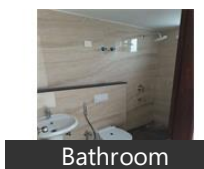

3 Bedroom Apartment / Flat for rent in Pipaliyahana, Indore

45,000

3BHK Furnished Flat Available On Rent At Pipaliyahana.

Pipliyahana, Pipaliyahana, Indore (Madhya Pradesh)

- Area: 1150 SqFeet
- Bedrooms: Three
- Bathrooms: Three
- Floor: Third
- Total Floors: Eight
- Facing: East
- Furnished: Furnished
- Lease Period: 11 Months
- Monthly Rent: 45,000
- Rate: 39 per SqFeet +115%
- Age Of Construction: 9 Years
- Available: Immediate/Ready to move

Advertiser Details

Vanture Realty

Arpan Sainy

Chief Executive Officer

Bengali Square, Indore

Mobile: 9754777727

Phone: 9754777767

Email: vanture.ind@gmail.com

www.vanturerealty.com

VANTURE
REALTY

Scan QR code to get the contact info on your mobile

[View all properties by Vanture Realty](#)

Description

Title: 3BHK Furnished Flat Available On Rent At Pipaliyahana.

Location: Pipaliyahana.

Rent: 45000

Area: 1150 sf

Facing: East

Configuration: 3BHK Furnished Flat On Rent.

Parking: Available parking

Available From: Immediate

Please mention that you found this ad on PropertyWala.com when you call.

Features

General

- Power Back-up
- Lifts

Interior

- Woodwork
- Modular Kitchen

Recreation

- Club / Community Center

Lot

- Balcony

Exterior

- Reserved Parking
- Visitor Parking

Maintenance

- Maintenance Staff
- Water Supply / Storage
- RO System

Location

* Location may be approximate

Landmarks

Leisure and Outdoor

Virangana Rani Avantibai Lodhi Udyan. Gymnastic Center (<0.5km), Indore Gymnastics Centre (<0.5km), Shri Lal Bahadur Shastri Football Club. Tahir Hockey Training Centre (<0.5km... Fish Aquarium Home (<0.5km)

Religious Places