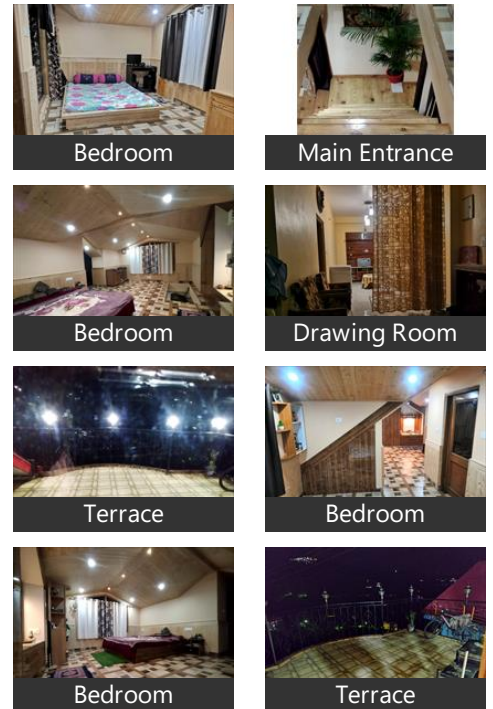

3 Bedroom Apartment / Flat for sale in Totu, Shimla

90 lakhs

3 Bhk Fully Furnished Flat For Sale In Totu Shimla HP

Totu Shimla HP, Totu, Shimla - 171011 (Himachal Pradesh..)

- Area: 1600 SqFeet ▼
- Bedrooms: Three
- Bathrooms: One
- Floor: Third
- Total Floors: Four
- Facing: East
- Furnished: Furnished
- Transaction: Resale Property
- Price: 9,000,000
- Rate: 5,625 per SqFeet
- Age Of Construction: 7 Years
- Possession: Immediate/Ready to move

Description

3 Bhk Duplex for Sale
Fully - Furnished
Location - Totu Shimla
Drive in
Covered area - 1600 sq ft
Adjoining Main Road
Price - 90 Lakhs

When you call, don't forget to mention that you found this ad on PropertyWala.com.

Features

Lot ■ Private Terrace ■ Balcony	Interior ■ Woodwork ■ Modular Kitchen

Location

* Location may be approximate

Landmarks

Hotel

Aay Bee Guest House-Totu (<0.5km), Kriyansh B&B (<0.5km), Divine Hills Shimla (<0.5km), Oyo Home 68834 Restful Stay-Totu (... S&M Apartment (<1km), Off the City (<1km), Hotel Asha Residency-Shiv Nagar (<... Hotelmooonlight (<1km), Divine Hills (<1km)

ATM/Bank/Exchange

Punjab National Bank (<0.5km), State Bank of India (<0.5km), The Himachal Pradesh State Co-Ope... HDFC Bank (<0.5km), Himachal pradesh State Co-operativ... India Post Payments Bank-Totu (<0.5.. Hdfc Bank-Totu (<1km), ICICI Bank (<1km)

Restaurant & Shops