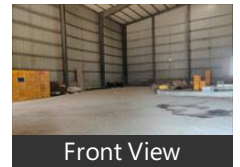

Plot Area : 5,000 sq mtr

Covered Area: 10,000 sq ft shed

Expected Rate: Rs. 22,50,00,000/-

Facilities Available: Power, Water, Washroom, Drainage.

When you contact us, please mention that you saw this ad on Property Wala. 5,000 sq mtr

Covered Area: 10,000 sq ft shed

Expected Rate: Rs. 22,50,00,000/-

Facilities Available: Power, Water, Washroom, Drainage.

When you contact us, please mention that you saw this ad on Property Wala.

Don't forget to mention that you saw this ad on PropertyWala.com, when you call.

Location

Pictures

Front View

Front View

Front View

Front View

Front View

Front View