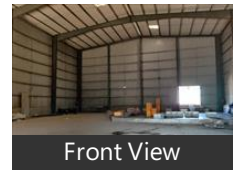

Plot Area : 5,000 sq mtr

Covered Area: 10,000 sq ft shed

Expected Rate: Rs. 22,50,00,000/-

Facilities Available: Power, Water, Washroom, Drainage.

When you contact us, please mention that you saw this ad on Property Wala. 5,000 sq mtr

Covered Area: 10,000 sq ft shed

Expected Rate: Rs. 22,50,00,000/-

Facilities Available: Power, Water, Washroom, Drainage.

When you contact us, please mention that you saw this ad on Property Wala.

Don't forget to mention that you saw this ad on PropertyWala.com, when you call.

Location

Pictures

Front View

Front View

Front View

Front View

Front View

Front View