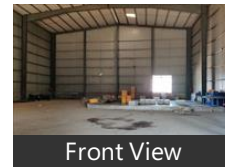

Plot Area : 5,000 sq mtr

Covered Area: 10,000 sq ft shed

Expected Rate: Rs. 22,50,00,000/-

Facilities Available: Power, Water, Washroom, Drainage.

When you contact us, please mention that you saw this ad on Property Wala. 5,000 sq mtr

Covered Area: 10,000 sq ft shed

Expected Rate: Rs. 22,50,00,000/-

Facilities Available: Power, Water, Washroom, Drainage.

When you contact us, please mention that you saw this ad on Property Wala.

Don't forget to mention that you saw this ad on PropertyWala.com, when you call.

Location

Pictures

Front View

Front View

Front View

Front View

Front View

Front View