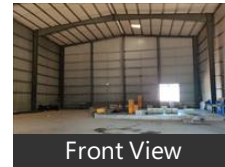

Plot Area : 5,000 sq mtr

Covered Area: 10,000 sq ft shed

Expected Rate: Rs. 22,50,00,000/-

Facilities Available: Power, Water, Washroom, Drainage.

When you contact us, please mention that you saw this ad on Property Wala. 5,000 sq mtr

Covered Area: 10,000 sq ft shed

Expected Rate: Rs. 22,50,00,000/-

Facilities Available: Power, Water, Washroom, Drainage.

When you contact us, please mention that you saw this ad on Property Wala.

Don't forget to mention that you saw this ad on PropertyWala.com, when you call.

Location

Pictures

Front View

Front View

Front View

Front View

Front View

Front View