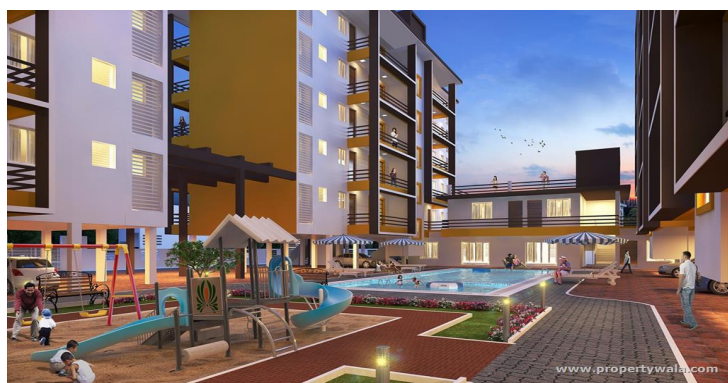

Tubki's Patnem Beach Park - Canacona, South ...

World famous holiday destination of Goa.

Tubki's Patnem Beach Park is on 4000 Sq. mtrs of land, consisting of 50 units, 30 1BHK units and 20 2BHK units.

- Project ID : J119022511
- Builder: Tubki Developers and Realtors
- Properties: Apartments / Flats
- Location: Tubki's Patnem Beach Park, Patnem-Palolem Beach Road, Canacona, South Goa (Goa)
- Completion Date: Dec, 2018
- Status: Started

Description

Tubki's Patnem Beach Park project is on 4000 Sq. mtrs of land, consisting of 50 units, 30 1BHK units and 20 2BHK units. It has all the 5 star amenities such as swimming pool, garden, gated complex, lift and power back up for the lift and for the entire common area, 24/7 security, cover parking and offers a great rent back facility as well. The project is on a very close proximity to the Canacona railway station (1.5 kms), Bus stand and Dabolim International airport is just 58 km away.