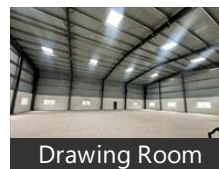

Warehouse / Godown for rent in Doddaballapura, Bangalore

1.72 lakh

New Warehouse For Rent In Doddaballapur Industrial Area

Industrial Area, Doddaballapura, Bangalore - 561203 (Ka..

- Area: 6900 SqFeet ▾
- Bathrooms: Three
- Floor: Ground
- Total Floors: One
- Facing: North
- Furnished: Unfurnished
- Lease Period: 60 Months
- Monthly Rent: 172,500
- Rate: 25 per SqFeet **+55%**
- Age Of Construction: 1 Years
- Available: Immediate/Ready to move

Description

Built up- 6,864 sq ft
Power- 66HP
3 toilets
Centre height 30 ft
Loading bay- 4 ft available

When you call, don't forget to mention that you saw this ad on PropertyWala.com.

Features

Private Amenities

- Reserved Parking

Location

- Corner Location

Shared Amenities

- Visitor Parking
- Water Supply / Storage

Location

* Location may be approximate

Landmarks

Religious Places

Muneshwara Swami Temple (<1km) Holy Power Church (<1km) Lakshminarasimhaswamy Temple (<.. Renuka Yellamma Devi Temple (<1k... India Siloom Mission Church (<2km) Anjaneya Swami Temple (<3km) Gangamma Devi Temple (<3km) Ganapathi Temple (<3km) Anjaneya Temple (<3km) Hanuman Mandir (<3km) Suggulamma Devi Temple (<3km)

Transportation

Obadenahalli Bus Stop (<1km) Nayara Energy (<2km) Indian Oil (<3km) Reliance (<3km)

Entertainment

Anjenaya Devastana (<1km) Grover Zampa Vineyards (<3km) Manjunatha Wines (<3km) Kings Bar (<3km)

Education