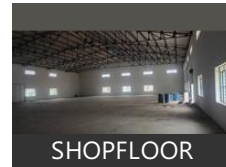

Front View

SHOPFLOOR

* Location is approximate

Explore

[Similar Properties](#)

[Properties in Kariyampalayam, Coimbatore](#)

[Projects in Coimbatore](#)

[Brokers in Coimbatore](#)

More Information

Report a problem with this listing

Is this property no longer available or has incorrect information?

[Report it!](#)

Disclaimer: All information is provided by advertisers and should be verified independently before entering into any transaction. You may visit the relevant RERA website of your state to verify the details of this property. PropertyWala.com is only an advertising platform to help connect buyers and sellers and is not a party to any transactions, nor shall be responsible or liable to resolve any disputes between them.