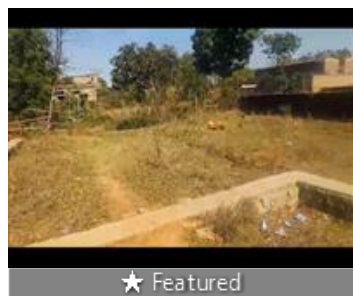

Residential Plot / Land for sale in Tupudana, Ranchi

36 lakhs

★ Featured

Residential Plot For Sale In Ranchi

Tupudana, 600 Meter From Chowk, Tupudana, Ranchi - 8..

- Area: 19602 SqFeet ▾ ■ Facing: East
- Transaction: New Property ■ Price: 3,600,000
- Rate: 184 per SqFeet ^{-90%}
- Possession: Immediate/Ready to move