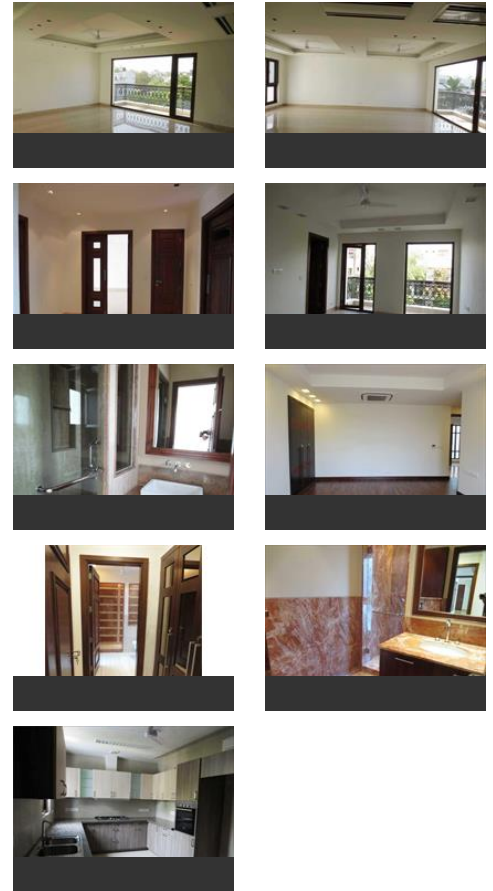

* Location may be approximate

Landmarks

Nearby Localities

[Anand Niketan](#), [Shanti Niketan](#), [Vasant Vihar](#), [Chanakyapuri](#), [Bhikaji Cama Place](#), [Munirka](#), [Anand Niketan](#), [Shanti Niketan](#), [Vasant Vihar](#), [Chanakyapuri](#), [Bhikaji Cama Place](#), [Munirka](#), [Anand Niketan](#), [Shanti Niketan](#), [Vasant Vihar](#), [Satya Niketan](#), [Chanakyapuri](#), [Bhikaji Cama Place](#), [Munirka](#), [Vasant Enclave](#), [Anand Niketan](#), [Shanti Niketan](#), [Vasant Vihar](#), [Som Vihar](#), [Satya Niketan](#), [Chanakyapuri](#), [Bhikaji Cama Place](#), [Munirka](#), [Anand Niketan](#), [Shanti Niketan](#), [Vasant Vihar](#), [Som Vihar](#), [Satya Niketan](#), [Chanakyapuri](#), [Bhikaji Cama Place](#)