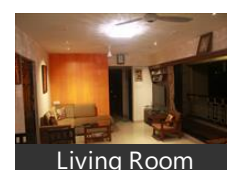

3 Bedroom Apartment / Flat for sale in Mayfair Symphony Springs, Vikhr... 2.3 crores

3 BHK For Sale In Vikhroli (Near RCity & Powai)
Godrej Hiranandani Link Road, Vikhroli West, Mumbai - ...

- Project/Society: [Mayfair Symphony Springs](#)
- Area: 1075 SqFeet ▾
- Bedrooms: Three
- Bathrooms: Three
- Floor: Ninth
- Total Floors: Thirteen
- Furnished: Semi Furnished
- Transaction: Resale Property
- Price: 23,000,000
- Rate: 21,395 per SqFeet **-25%**
- Age Of Construction: 13 Years
- Possession: Immediate/Ready to move

Advertiser Details

Shrinivas Sankaran

Vikhroli West, Mumbai

mob: 9820748652

tel:

mail:

www.propertywala.com/U929950391

Scan QR code to get the contact info on your mobile

Description

- -Spacious flat open to 3 sides -Well lit and cross ventilated.
- -Semi-furnished with lots of built in storage.
- -3 Bedrooms, 3 Bathrooms and 3 big balconies with designer tiles and fittings. Dry areas in each bathroom.
- -Large Master Bedroom and Hall (280sq ft). Walk-in closet
- Modular Kitchen with separate work area.
- -2 spacious reserved basement parking
- -Full LED lights & Fire proof wiring.
- -No Leakages

When you call, don't forget to mention that you saw this ad on PropertyWala.com.

Location

* Location may be approximate

Landmarks

Nearby Localities

[Ghatkopar East](#), [Vikhroli East](#), [Ghatkopar West](#), [Powai](#), [Sakinaka](#), [LBS Marg](#), [Vidya Vihar](#), [Chandivali](#), [Kanjur Marg West](#), [Garodia Nagar](#)

* All distances are approximate

Locality Reviews

Vikhroli West, Mumbai