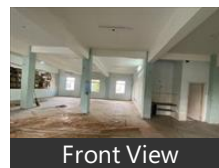

Front View

* Location is approximate

Explore

[Similar Properties](#)

[Properties in Turbhe, Navi Mumbai](#)

[Projects in Navi Mumbai](#)

[Brokers in Navi Mumbai](#)

More Information

Report a problem with this listing

Is this property no longer available or has incorrect information?

[Report it!](#)

Disclaimer: All information is provided by advertisers and should be verified independently before entering into any transaction. You may visit the relevant RERA website of your state to verify the details of this property. PropertyWala.com is only an advertising platform to help connect buyers and sellers and is not a party to any transactions, nor shall be responsible or liable to resolve any disputes between them.