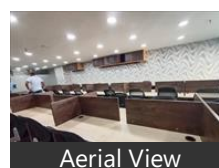

Pictures

Explore

[Similar Properties](#)

[Properties in Chinar Park, Kolkata](#)

[Projects in Kolkata](#)

[Brokers in Kolkata](#)

More Information

Report a problem with this listing

Is this property no longer available or has incorrect information?

[Report it!](#)

Disclaimer: All information is provided by advertisers and should be verified independently before entering into any transaction. You may visit the relevant RERA website of your state to verify the details of this property. PropertyWala.com is only an advertising platform to help connect buyers and sellers and is not a party to any transactions, nor shall be responsible or liable to resolve any disputes between them.