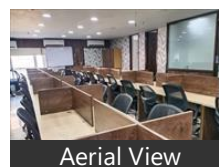

Pictures

Explore

[Similar Properties](#)

[Properties in Chinar Park, Kolkata](#)

[Projects in Kolkata](#)

[Brokers in Kolkata](#)

More Information

Report a problem with this listing

Is this property no longer available or has incorrect information?

[Report it!](#)

Disclaimer: All information is provided by advertisers and should be verified independently before entering into any transaction. You may visit the relevant RERA website of your state to verify the details of this property. PropertyWala.com is only an advertising platform to help connect buyers and sellers and is not a party to any transactions, nor shall be responsible or liable to resolve any disputes between them.