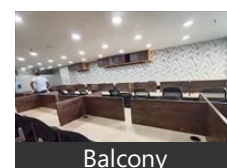

Pictures

Explore

[Similar Properties](#)

[Properties in Chinar Park, Kolkata](#)

[Projects in Kolkata](#)

[Brokers in Kolkata](#)

More Information

Report a problem with this listing

Is this property no longer available or has incorrect information?

[Report it!](#)

Disclaimer: All information is provided by advertisers and should be verified independently before entering into any transaction. You may visit the relevant RERA website of your state to verify the details of this property. PropertyWala.com is only an advertising platform to help connect buyers and sellers and is not a party to any transactions, nor shall be responsible or liable to resolve any disputes between them.