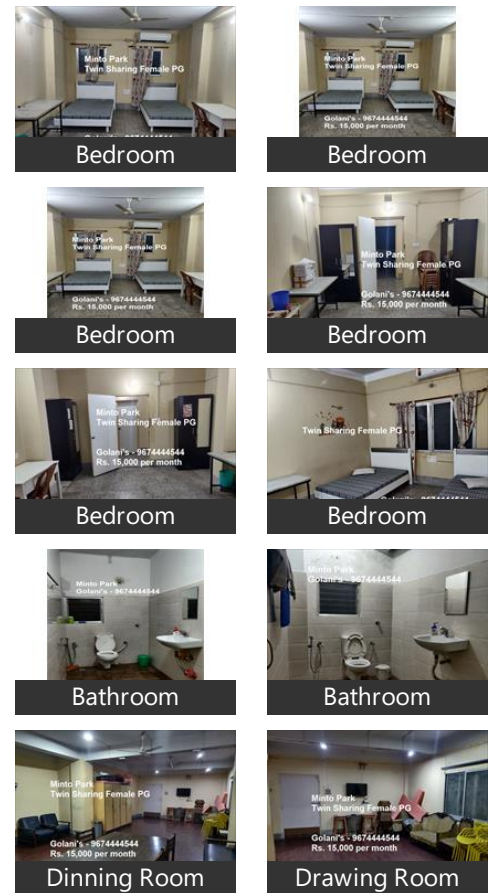

1 Bedroom Paying Guest for rent in Minto Park, Kolkata

15,000

1. **Twin Sharing Female Pg In Minto Park**
   Minto Park, Minto Park, Kolkata - 700017 (West Bengal)
2. Area: 600 SqFeet
   - Bedrooms: One
   - Bathrooms: One
   - Floor: First
   - Total Floors: Six
   - Facing: East
   - Furnished: Furnished
   - Lease Period: 11 Months
   - Monthly Rent: 15,000
   - Rate: 25 per SqFeet
   - Age Of Construction: 21 Years
   - Available: Immediate/Ready to move

Advertiser Details

Harish Golani
Real Estate/Property

New Alipore, Kolkata
mob: 9831011406
tel:
mail: golanis.cal@gmail.com
www.propertywala.com/golanis-real-estate

Scan QR code to get the contact info on your mobile
[View all properties by Golani's Real Estates](#)

Description

Lavish and Spacious - Luxurious Female Pg accommodation for Girls with 3 times veg fooding is available near Minto Park for college going students only. Rooms are extra spacious with separate cupboards, study table and chair, Ac and a common washing machine. Even washrooms are common and not attached to the rooms. However the washrooms are also spacious and well maintained with a large dining cum living room. Come and experience a home like stay and not a conventional cramped up pg setup. For more details contact Golani Properties

When you call, don't forget to mention that you saw this ad on PropertyWala.com.

Features

General

- Room AC
- Lifts

Interior

- Modular Kitchen

Security

- Security Guards
- Electronic Security

Maintenance

- Maintenance Staff
- Water Supply / Storage
- Waste Disposal

Location

* Location may be approximate

Landmarks

Hotel