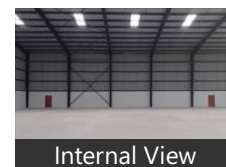

Warehouse / Godown for rent in Makali, Bangalore

4 lakhs

★ Featured

Warehouse/ Godown For Rent At Makali / Nelamangala / Tumkur Road

Makali, Makli, Nelamangala, NH 4, 8th Mile Tumkur Road..

- Area: 22000 SqFeet
- Bathrooms: Four
- Floor: Ground
- Total Floors: One
- Facing: East
- Furnished: Semi Furnished
- Lease Period: 12 Months
- Monthly Rent: 400,000
- Rate: 18 per SqFeet
- Age Of Construction: 2 Years
- Available: Immediate/Ready to move

Description

Warehouse / Godown Space for Rent At Makali, Nelamangala , Makali , Close to Himalaya Drugs, Husker Road, NH - 4, 8th Mile Road, Tumkur Road , Nelamangala , Bangalore - Mumbai Highway, Makali, Nelamangala Bangalore for which Rent is nego.

This Warehouse / Godown is close to Main Road, with facility for labor nearby, close to hospitals, bus stand, police station, fire brigade, access to transport with plenty of parking for trucks & 40ft containers.

Facilities toilets for labours, office with attached washroom. Vdf flooring, canopy done. Facility for crane, 4ft dock with dock leveller provision, lighting arrestor, fire hydrant with sprinkler facility if required. Turbo Ventilators, exhaust, natural lighting, back up, power, borewell water facility,

New construction, security room, labor room, drivers rest room, close gated 10ft compound wall with 3ft above barewire, cement Roads all around with drainage systems

Please mention that you found this ad on PropertyWala.com when you call.

Features

General

- Power Back-up
- Room AC
- Lifts
- High Speed Internet
- Wi-Fi

Lot

- Corner Location

Maintenance

- Maintenance Staff
- Water Supply / Storage
- RO System
- Water Softner
- Boring / Tube-well
- Rain Water Harvesting
- Waste Disposal

Security

- Security Guards
- Electronic Security
- Intercom Facility
- Fire Alarm