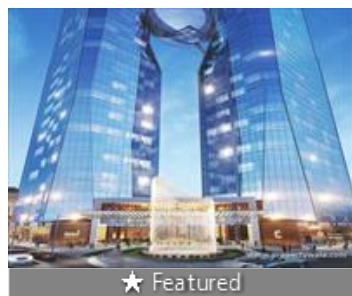

Office Space for sale in Bhutani Cyberthum, Sector 140A, Noida

42.25 lakhs

Bhutani Cyberthum Is A Commercial Project That Has Been Recently Launched By The Reputed Developer..

Bhutani Cyberthum By Bhutani Infra Sector 140A, Sector ...

Description

Bhutani Cyberthum is a commercial project that has been recently launched by the reputed developer of commercial real estate– Bhutani Infra. The landmark project offers premium concept based commercial and office space in one of the fastest developing locations of Sector 140A on Noida – Greater Noida Expressway. From ultra-modern designing to excellent connectivity via Metro Station and Expressway, the project promises a luxury office address.

Bhutani Cyberthum provides you world-class office space at a very affordable pricing range. The project offers Lockable Office Space and Retail Shop in sizes starting from 153 Sq-ft onwards.

The tallest commercial tower in North India features fine dining options, a unique high street retail shopping destination and a beautiful artificial lake spread over 6.5 acres.