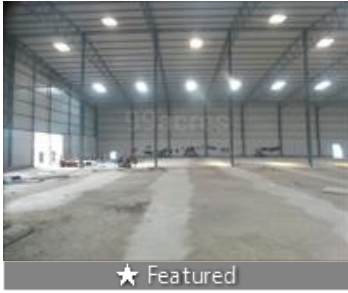

Warehouse / Godown for rent in Ranihati, Howrah

64,000

★ Featured

Modern Warehouse/Godown/Factory For Rent In Ranihati, Howrah

Ranihati, Amta Road, West Bengal, Ranihati, Howrah - 71.

- Area: 4000 SqFeet ▾
- Floor: Ground
- Facing: East
- Lease Period: 36 Months
- Rate: 16 per SqFeet +10%
- Age Of Construction: 1 Years
- Available: Immediate/Ready to move
- Bathrooms: Four
- Total Floors: One
- Furnished: Unfurnished
- Monthly Rent: 64,000

Advertiser Details

Win World Real Estate
Mr. Jia
General Manager

Panchla, Howrah
mob: 8282808082
tel: 9836140332
mail: jia.winworld@gmail.com

www.propertywala.com/win-world-real-estate

Scan QR code to get the contact info on your mobile
[View all properties by Win World Real Estate](#)

Pictures

Description

4000 Sq. Ft. Modern World Class Warehouse/Godown for rent at Ranihati, Amta with dock level, double height and wide frontage in very attractive rate. Property is on road and very suitable for set up of Industry, Commercial, Multipurpose & Warehouse and can be customized according to the requirements, having lots of space for Truck parking, Labour quarter, Toilet and other facilities such as Reserved Parking, Security, Vaastu Compliant, Visitor Parking, Fire fighting Equipped, Waste Disposal etc. 24x7 security services, wide entry gate, skilled labour is available. The property is close to NH-6. The area boasts of a strong road network and transport system. Skilled as well as unskilled labor is available round the year. The Property will be ideal for Manufacturing Unit, Medical Store Room, FMCG Storage purpose, Ancillary Unit and is well connected with Hospital, School, Bank and Main Road. For immediate finalization and more details please contact - Win world real estate (Web-Winworldrealestate).

When you call, don't forget to mention that you saw this ad on PropertyWala.com.

Features

General

- Power Back-up
- High Speed Internet
- Wi-Fi

Lot

- Corner Location

Maintenance

- Maintenance Staff
- Water Supply / Storage
- Waste Disposal

Security

- Security Guards
- Electronic Security
- Fire Alarm

Exterior

- Reserved Parking
- Visitor Parking

Location

* Location may be approximate

Landmarks

Religious Places

Victory AG Church (<11km), Bright Light Church (<12km), Mayra Para Mandir Tola (<12km), VIP Sonatala Maa Manasha Mandir (<. Sonatala Maa Saraswati Mandir (<13... Sonatala Durga Mandir (<13km)

Hospitals & Healthcare

VISTA CHEMTECH PVT. LTD (<2km)

Shopping

Arati Sound (<13km)