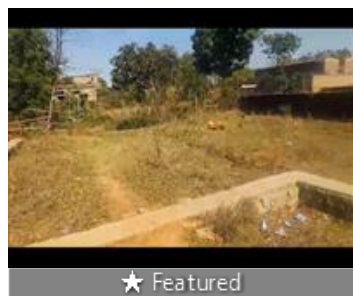

### Residential Plot For Sale In Ranchi

VMIT College,Tupudana, Tupudana, Ranchi - 835221 (Jha..

- Area: 3049 SqFeet ▾ ■ Facing: East
- Transaction: New Property ■ Price: 5,600,000
- Rate: 1,837 per SqFeet
- Possession: Immediate/Ready to move