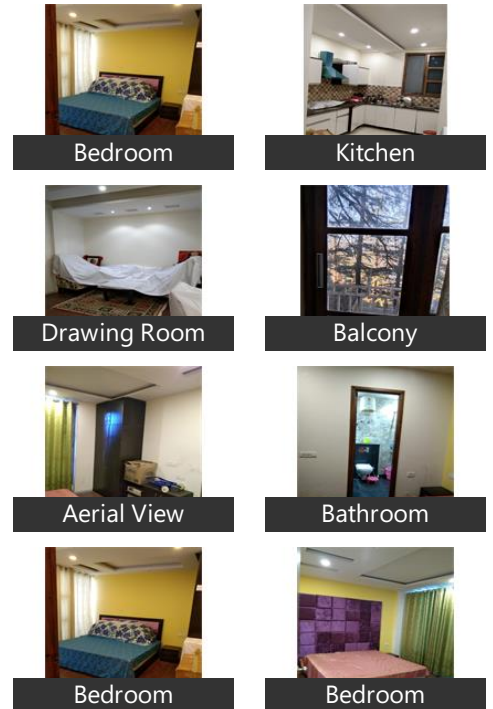

2 Bedroom Apartment / Flat for sale in Bharari, Shimla

72 lakhs

2 Bhk Fully - Furnished Flat For Sale In Bharari Shimla HP

Bharari Shimla, Bharari, Shimla - 171001 (Himachal Prad...)

- Area: 920 SqFeet ▾
- Bedrooms: Two
- Bathrooms: Two
- Floor: First
- Total Floors: Four
- Facing: East
- Furnished: Furnished
- Transaction: Resale Property
- Price: 7,200,000
- Rate: 7,826 per SqFeet
- Age Of Construction: 5 Years
- Possession: Immediate/Ready to move

Advertiser Details

Properties In Himachal

Sanjauli, Shimla

mob: 9218227122

tel:

mail:

www.propertiesinhimachal.com

Scan QR code to get the contact info on your mobile

[View all properties by Himachal Properties](#)

Description

2 Bhk luxury Apartment For Sale
Location - Bharari Shimla
Covered area - 920 Sq ft
Fully - Furnished
Only 3 Km From Mall Road Shimla

Don't forget to mention that you saw this ad on PropertyWala.com, when you call.

Features

Lot ■ Balcony ■ Corner Location	Interior ■ Woodwork ■ Modular Kitchen

Location

* Location may be approximate

Landmarks