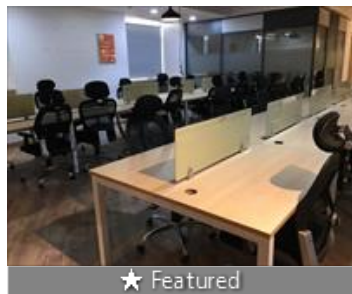

Office Space for rent in Balewadi, Pune

3.15 lakhs

Furnished Office Available For Lease In Prime Location Of Balewadi , Pune

Balewadi , Pune, Balewadi, Pune - 410045 (Maharashtra)

- Area: 3500 SqFeet
- Bathrooms: Two
- Floor: Second
- Total Floors: Eight
- Facing: East
- Furnished: Furnished
- Lease Period: 24 Months
- Monthly Rent: 315,000
- Rate: 90 per SqFeet +10%
- Age Of Construction: 3 Years
- Available: Immediate/Ready to move

Advertiser Details

Sandeep Rathore
Property Agent / Broker / Consultant

mob: 9907514400

tel:

mail: searchproperties44@gmail.com

www.propertywala.com/adcon-realty

Scan QR code to get the contact info on your mobile

[View all properties by Adcon Realty](#)

Description

"Your Vision , Our Expertise", Manage Your Work from our excellent office , Where Every Detail Reflects Excellence.

Experience Hassle free work at our Fully Furnished Commercial Office on Balewadi , Pune. With 3,500 sq. ft of space , it's got 40 Workstations , 4 Cabins , Reception with Waiting Area , Conference Room , Pantry , Server room , 2 Private Male and Female Washroom.

Our place is Well maintained, with Ample Parking , Comfy sofas in the Reception , Fully Air conditioning and High speed internet.

Perfect for your business needs!

For more info, just click on Contact button!

Adcon Realty at Your Service, Call Now!

When you call, please mention that you saw this ad on PropertyWala.com.

Features

General

- Power Back-up
- Centrally Air Conditioned
- Room AC
- Lifts
- High Speed Internet
- Wi-Fi

Lot

- Basement
- Corner Location

Recreation

- Park

Security

- Security Guards
- Electronic Security
- Intercom Facility
- Fire Alarm

Exterior

- Reserved Parking
- Visitor Parking

Maintenance

- Maintenance Staff
- Water Supply / Storage
- RO System
- Water Softner
- Boring / Tube-well
- Waste Disposal

Location

* Location may be approximate

Landmarks

Restaurants & Cafes

Lee Ku Kee Chinese Cuisine (<0.5km), Cafe Chokolade (<0.5km), Fatcook (<0.5km), Thambbi (<0.5km), Stromboli Sub Sandwich (<0.5km), Burger Burpp (<0.5km), All Day Pasta (<0.5km),

Pictures