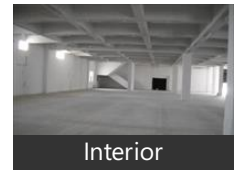

Warehouse / Godown for rent in Sriperumbudur, Chennai

13.8 lakhs

★ Featured

Warehouse Space At Sriperumbudur For Rent

Off Main Road, Sriperumbudur, Chennai - 602105 (Tamil...

- Area: 60000 SqFeet
- Bathrooms: Six
- Floor: Ground
- Total Floors: One
- Facing: North
- Furnished: Unfurnished
- Lease Period: 24 Months
- Monthly Rent: 1,380,000
- Rate: 23 per SqFeet
- Age Of Construction: 7 Years
- Available: Immediate/Ready to move

Advertiser Details

Ameen Kutty
Property Consultant
Ashok Nagar, Chennai

mob: 9841140122
tel: 44-24749358
mail: snenterpriseschennai@gmail.com
propertywala.com/s-n-enterprises-chennai

Scan QR code to get the contact info on your mobile

[View all properties by S N Enterprises](#)

Description

RCC Warehouse Space 60,000 Sqft Rent Rs.23/Sft, RCC Structure, G Flr, Ceiling Height 14 Ft, Power, Flooring, Rest room, Loading Units, Dock and Ramp, Security Room, Water with Parking facility available in warehouse at sriperumbudur, Ready for immediate occupation. Rent and advance are negotiable. Call us for more Warehouse spaces in all areas in and around chennai.

Don't forget to mention that you saw this ad on PropertyWala.com, when you call.

Features

Security

- Security Guards
- Fire Alarm

Exterior

- Reserved Parking
- Visitor Parking

Maintenance

- Water Supply / Storage
- Boring / Tube-well
- Rain Water Harvesting
- Waste Disposal

Location

* Location may be approximate

Landmarks

Hospitals & Clinics

Government of Tamilnadu Emergenc.. M S R Nursing Home (<2km), Deepika Eyecare Hospital (<2km), Veterinary Dispensary (<2km), Prashanth Clinic (<2km), Government Hospital (<2km), Government Hospital-ER (<2km)

Petrol Station