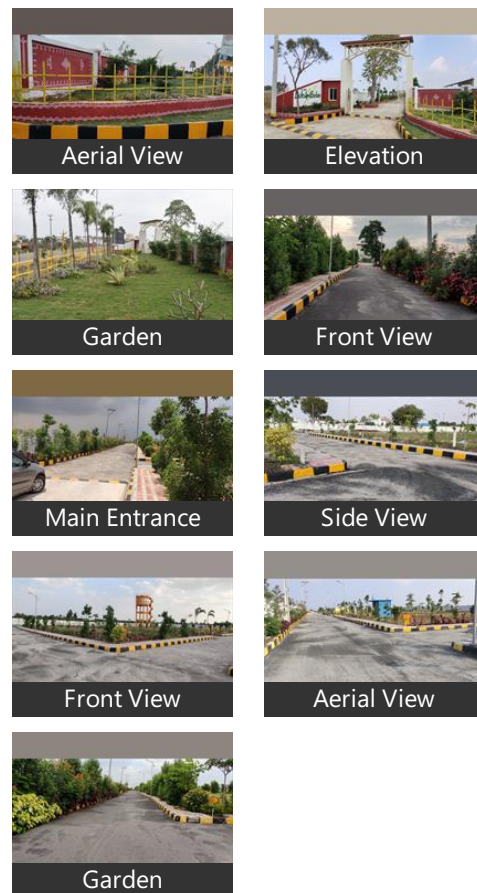

Residential Plot / Land for sale in LB Nagar, Hyderabad

44.22 lakhs

LB Nagar Yo 13 Km HMDA Plots For Sale

Hayathnagar, LB Nagar, Hyderabad - 500080 (Telangana)

- Area: 201 SqYards ▾ ■ Facing: East
- Transaction: New Property ■ Price: 4,422,000
- Rate: 22,000 per SqYard **-20%**
- Possession: Immediate/Ready to move

Description

Hi all ,we have gated community HMDA and RERA approved villa plots for sale in koheda, near by peddamberpet , hayathnagar,& thorrur . Already villas construction going on and fews houses ready to move. Located by koheda main road facing project and all developments completed.All facilities available.

When you call, please mention that you saw this ad on PropertyWala.

Features

Land Features

- Clear Title ■ Freehold Land ■ Plot Boundary Wall
- Society Boundary Wall ■ Corner Plot
- Feng Shui / Vaastu Compliant
- Club / Community Center ■ Adjacent to Main Road
- Park/Green Belt Facing ■ Water Connection
- Electric Connection ■ Close to Hospital
- Close to School ■ Close to Shopping Center/Mall

Location

* Location may be approximate

Landmarks

Restaurant & Shops