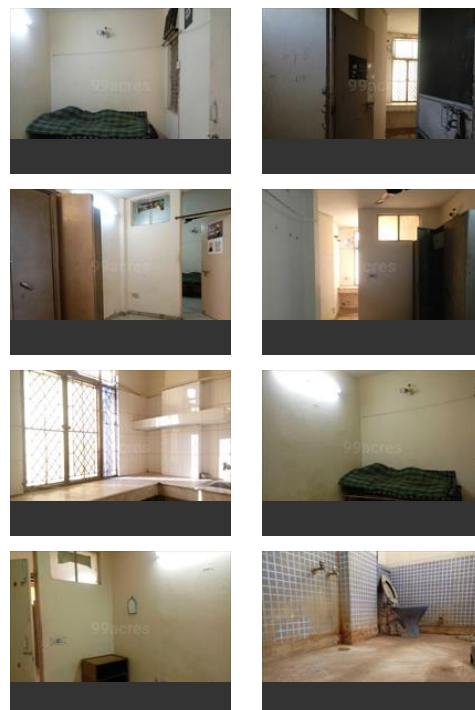

1 Bedroom Apartment / Flat for rent in Lajpat Nagar, New Delhi

11,500

1 Bedroom Apartment For Sell In New Delhi Delhi South, Lajpat Nagar, New Delhi - 110024 (Delhi)

- Area: 350 SqFeet
- Bathrooms: One
- Total Floors: Four
- Monthly Rent: 11,500
- Age Of Construction: 6 Years
- Available: Immediate/Ready to move
- Bedrooms: One
- Floor: Third
- Lease Period: 11 Months
- Rate: 33 per SqFeet

Advertiser Details

Bhalla Properties
Surinder Bhalla

Lajpat Nagar-IV, New Delhi
mob: 9999601885
tel: +91-99-99601885
mail: www.propertywala.com/bhalla-properties

Scan QR code to get the contact info on your mobile
[View all properties by Bhalla Properties](#)

Description

1 Bedroom Apartment for Sell In New Delhi

When you contact, don't forget to mention that you found this ad on PropertyWala.com.

Features

Interior

- Modular Kitchen
- Marble Flooring

Recreation

- Swimming Pool
- Park
- Fitness Centre / GYM
- Club / Community Center

Other features

- Builtup Area: 300 Sq.Ft.
- South-East Facing
- Balconies: 1
- Floor: 2nd of 4 Floors
- 5 to 10 years old
- Society: Old Double Storey
- Additional Rooms: Marble Flooring
- Furnishing: Unfurnished
- Reserved Parking

Exterior

- Reserved Parking
- Visitor Parking

Maintenance

- Water Supply / Storage
- RO System
- Boring / Tube-well
- Rain Water Harvesting
- Waste Disposal

Location

* Location may be approximate

Landmarks

Banks & ATMs