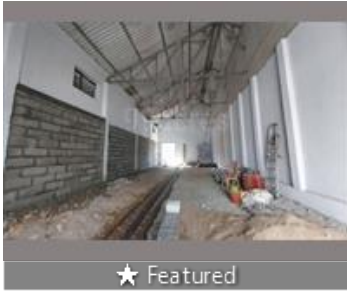

Industrial Building for rent in Sriperumbudur, Chennai

1.15 lakh

★ Featured

Factory For Lease In Sriperumbudur ,Chennai West

Industrial Shed In Mannur Industrial & Logistics Corridor...

- Area: 5200 SqFeet ▾
- Bathrooms: Two
- Floor: Ground
- Total Floors: One
- Facing: North
- Furnished: Furnished
- Lease Period: 60 Months
- Monthly Rent: 115,000
- Rate: 22 per SqFeet **-5%**
- Age Of Construction: 1 Years
- Available: Immediate/Ready to move