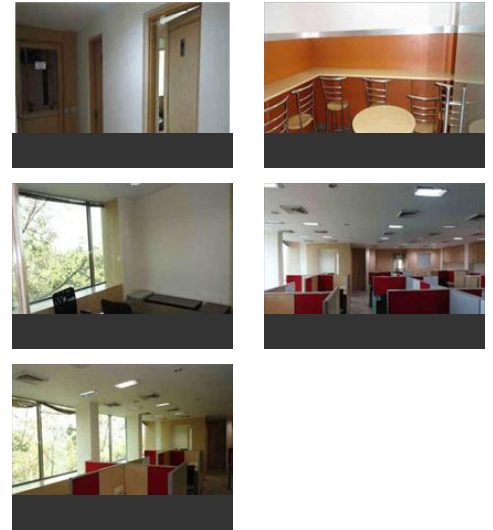

* Location may be approximate

Landmarks

Transportation

Indira Gandhi International Airport (<.. Safdarjung Airport (<3km), Taxi Stand (<8km), Vasant Lok Bus Stop (<3km), Hazrat Nizamuddin Railway Station G.. Charter Plus (<9km), Khan Market Taxi Stand (<8km), Delhi Aero City (<10km), Japji Travel (<12km), Prepaid Taxi Booth (<9km), AIRPORT TAXI SERVICE (<2km), Car Rental Company in India (<11km.. Airport Taxi Service (<11km), Delhi Car Rental Services (<4km), Delhi Manali Delhi (<7km), Sahara Airlines (<11km), TSR Prepaid Booth (<4km), Car Hire Delhi IGI Airport (<13km), AASHISH TRAVELS (<13km), Amar Taxi Service (<7km)

Religious Places

Lotus Temple (<10km), Akshardham (<14km), Gurudwara Bangla Sahib (<9km), Sacred Heart Cathedral (<10km), Shree Adya Katyayani Shaktipeeth M... Dargah Hazrat Nizamuddin (<8km), Khirki Masjid (<7km), St Marys Orthodox Cathedral (<4km), Moth Ki Masjid (<4km), Cathedral Church of The Redemptio... Quwwatul Islam Masjid (<7km), Uttara Swamimalai Temple (<3km), Kali Mandir (<10km), Mar Gregorios Orthodox Church (<1... Shiv Mandir (<10km), Lakshmi Narayan Mandir (<10km), Yogmaya Mandir (<7km), St. Luke, Gurudwara Rakabganj Sahib (<8km), ISKCON (<9km)

Shopping

Dilli Haat Food And Craft Bazar (<3km Select City Walk (<8km), Sahara Mall (<19km), DLF Emporio (<6km), Jor Bagh Store (<5km), Central Cottage Industries Emporium.. Wenger, Welspring Universal New Delhi (<12k.. Pacific Mall (<16km), The Home Store (<9km), DLF Promenade (<6km), Promod New Delhi Select City Walk (... Ogaan (<2km), Fabindia (<7km), Market Cafe (<7km), Samsung India Electronics Limited (<.. Nathu Sweets (<11km), Levi, Cafe Coffee Day (<7km), Rishu Raj Films (<7km)