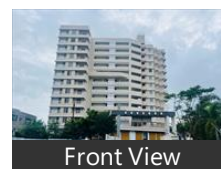

Elevation

Front View

When you contact, don't forget to mention that you saw this ad on PropertyWala.com.

Location

* Location may be approximate

Landmarks

Nearby Localities

[Moshi](#)

* All distances are approximate

Explore

[Similar Properties](#)

[Properties in Moshi Gaon, Pune](#)

[Projects in Pune](#)

[Brokers in Pune](#)

More Information

Report a problem with this listing

Is this property no longer available or has incorrect information?

[Report it!](#)

Disclaimer: All information is provided by advertisers and should be verified independently before entering into any transaction. You may visit the relevant RERA website of your state to verify the details of this property. PropertyWala.com is only an advertising platform to help connect buyers and sellers and is not a party to any transactions, nor shall be responsible or liable to resolve any disputes between them.