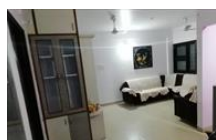

Aerial View