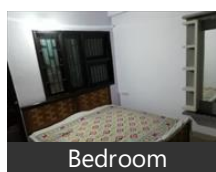

3 Bedroom Independent House for rent in Pipaliyahana, Indore

38,000

3BHK Apartment For Rent In Pipaliyahana, Indore

Pipliyahana., Pipaliyahana, Indore (Madhya Pradesh)

- Area: 2100 SqFeet
- Bedrooms: Three
- Bathrooms: Three
- Floor: Ground
- Total Floors: One
- Furnished: Furnished
- Lease Period: 12 Months
- Monthly Rent: 38,000
- Rate: 18 per SqFeet +10%
- Age Of Construction: 9 Years
- Available: Immediate/Ready to move

Advertiser Details

Vanture Realty

Arpan Sainy

Chief Executive Officer

Bengali Square, Indore

Mobile: 9754777727

Phone: 9754777767

Email: vanture.ind@gmail.com

www.vanturerealty.com

VANTURE REALTY

Scan QR code to get the contact info on your mobile

[View all properties by Vanture Realty](#)

Description

3BHK Furnished House Available ON Rent At Pipliyahana.

Location: Pipliyahana.

Size: 2100 sq.ft

Configuration: 3BHK furnished House On Rent

Ownership: Freehold

Please mention that you found this ad on PropertyWala.com when you call.

Features

General

- Centrally Air Conditioned

Interior

- Woodwork
- Modular Kitchen

Recreation

- Swimming Pool
- Park
- Fitness Centre / GYM
- Club / Community Center

Lot

- Private Terrace
- Balcony

Exterior

- Reserved Parking
- Visitor Parking

Maintenance

- Maintenance Staff
- Water Supply / Storage

Location

* Location may be approximate

Landmarks

Recreation

Virangana Rani Avantibai Lodhi Udyaa.. Fish Aquarium Home (<0.5km), Mallhar Ashram (<0.5km)

Restaurant & Shops