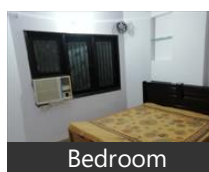

3 Bedroom Independent House for rent in Pipaliyahana, Indore

38,000

3BHK Apartment For Rent In Pipaliyahana, Indore

Pipliyahana., Pipaliyahana, Indore (Madhya Pradesh)

- Area: 2100 SqFeet
- Bedrooms: Three
- Bathrooms: Three
- Floor: Ground
- Total Floors: One
- Furnished: Furnished
- Lease Period: 12 Months
- Monthly Rent: 38,000
- Rate: 18 per SqFeet +10%
- Age Of Construction: 9 Years
- Available: Immediate/Ready to move

Advertiser Details

Vanture Realty

Arpan Sainy

Chief Executive Officer

Bengali Square, Indore

Mobile: 9754777727

Phone: 9754777767

Email: vanture.ind@gmail.com

www.vanturerealty.com

VANTURE REALTY

Scan QR code to get the contact info on your mobile

[View all properties by Vanture Realty](#)

Description

3BHK Furnished House Available ON Rent At Pipliyahana.

Location: Pipliyahana.

Size: 2100 sq.ft

Configuration: 3BHK furnished House On Rent

Ownership: Freehold

Please mention that you found this ad on PropertyWala.com when you call.

Features

General

- Centrally Air Conditioned

Interior

- Woodwork
- Modular Kitchen

Recreation

- Swimming Pool
- Park
- Fitness Centre / GYM
- Club / Community Center

Lot

- Private Terrace
- Balcony

Exterior

- Reserved Parking
- Visitor Parking

Maintenance

- Maintenance Staff
- Water Supply / Storage

Location

* Location may be approximate

Landmarks

Recreation

Virangana Rani Avantibai Lodhi Udyaa.. Fish Aquarium Home (<0.5km), Mallhar Ashram (<0.5km)

Restaurant & Shops