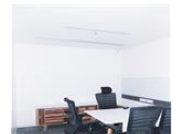

Office Space for rent in Magarpatta, Pune

3.02 lakhs

★ Featured

Furnished Office Available For Lease In Prime Location Of Magarpatta

Magarpatta , Pune, Magarpatta, Pune - 411013 (Maharas..

- Area: 3550 SqFeet ▾
- Bathrooms: Two
- Floor: Third
- Total Floors: Eight
- Facing: East
- Furnished: Furnished
- Lease Period: 24 Months
- Monthly Rent: 301,750
- Rate: 85 per SqFeet +10%
- Age Of Construction: 6 Years
- Available: Immediate/Ready to move

Advertiser Details

Sandeep Rathore
Property Agent / Broker / Consultant

mob: 9907514400

tel:

mail: searchproperties44@gmail.com

www.propertywala.com/adcon-realty

Scan QR code to get the contact info on your mobile

[View all properties by Adcon Realty](#)

Description

"Your Vision , Our Expertise", Manage Your Work from our excellent office , Where Every Detail Reflects Excellence.

Experience Hassle free work at our Fully Furnished Commercial Office on Magarpatta , Pune. With 3,550 sq. ft of space , it's got 40 Workstations , 3 Cabins , Reception with Waiting Area ,Meeting Room , Pantry , Server room , 2 Private Male and Female Washroom.

Our place is Well maintained, with Ample Parking , Comfy sofas in the Reception , Fully Air conditioning and High speed internet.

Perfect for your business needs!

For more info, just click on Contact button!

Adcon Realty at Your Service, Call Now!

When you call, please mention that you saw this ad on PropertyWala.com.

Features

General

- Power Back-up
- Centrally Air Conditioned
- Room AC
- Lifts
- High Speed Internet
- Wi-Fi

Lot

- Basement
- Corner Location
- Park Facing

Recreation

- Park

Security

- Security Guards
- Electronic Security
- Intercom Facility
- Fire Alarm

Exterior

- Reserved Parking
- Visitor Parking

Maintenance