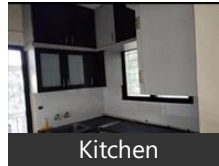

3 Bedroom Apartment / Flat for rent in Pipaliyahana, Indore

60,000

3-BHK Flat Available On Rent In Covered Campus At Pipliyahana.

Pipliyahana, Pipaliyahana, Indore (Madhya Pradesh)

- Area: 2700 SqFeet
- Bedrooms: Three
- Bathrooms: Three
- Floor: Fifth
- Total Floors: Six
- Furnished: Semi Furnished
- Lease Period: 12 Months
- Monthly Rent: 60,000
- Rate: 22 per SqFeet +25%
- Age Of Construction: 10 Years
- Available: Immediate/Ready to move

Advertiser Details

Vanture Realty

Arpan Sainy
Chief Executive Officer

Bengali Square, Indore

Mobile: 9754777727

Phone: 9754777767

Email: vanture.ind@gmail.com

www.vanturerealty.com

Scan QR code to get the contact info on your mobile

[View all properties by Vanture Realty](#)

Description

Title: 3-BHK Flat Available On Rent In Covered Campus At Pipliyahana.

Location: Pipliyahana.

Rent: 60000

Super Builtup Area: 2680 sf

Configuration: 3BHK Flat On Rent

Parking: Available parking

Available From: Immediate

When you call, don't forget to mention that you found this ad on PropertyWala.com.

Features

Lot

- Balcony

Exterior

- Reserved Parking

Maintenance

- Maintenance Staff

Interior

- Woodwork
- Modular Kitchen

Recreation

- Swimming Pool
- Park
- Club / Community Center

Location

* Location may be approximate

Landmarks

Recreation

Virangana Rani Avantibai Lodhi Udyaa.. Fish Aquarium Home (<0.5km), Mallhar Ashram (<0.5km)

Restaurant & Shops