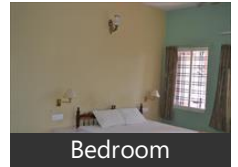

2 Bedroom Independent House for sale in Chittur, Palakkad

10 - 20 lacs

★ Featured

Modern Amenities VILLA For Sale Close To PALAKKAD -Just 20 Lacks

Chittur, Chittur, Palakkad (Kerala)

- Project/Society: Victoria Nellies
- Area: 3 Cents ▾
- Bathrooms: Two
- Total Floors: Two
- Furnished: Unfurnished
- Price: 2,000,000
- Rate: 6.67 lakhs per Cent **-15%**
- Age Of Construction: Under Construction
- Possession: Within 3 Months
- Bedrooms: Two
- Floor: Ground
- Facing: East
- Transaction: New Property

Pictures

Living Room

Bedroom

Kitchen

Bathroom

Project Pictures

Elevation

Elevation