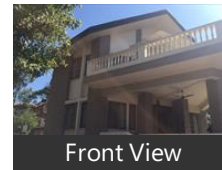

Transportation

Pictures