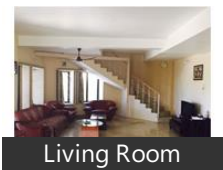

Transportation

Pictures