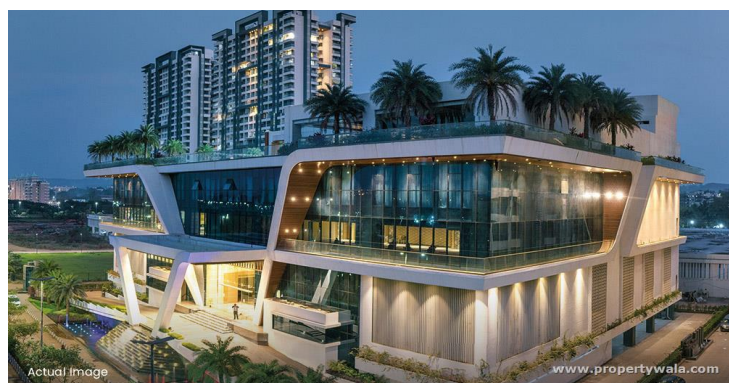

Regency Avana - Kalyan West, Thane

Effortless blend of modernity and elegance.

Regency Avana by Regency Group at the very prime location of Kalyan in Thane offers residential project that host 1, 2 and 3 bhk apartments in various sizes.

- Project ID: J289842711
- Builder: Regency Group
- Location: Regency Avana, Kalyan West, Thane - 421103 (Maharashtra)
- Completion Date: Mar, 2024
- Status: Started

Description

Regency Avana by Regency Group lies at Kalyan West, Thane offers residential project having 3 Towers with total 427 Units which spread over 4.22 Acres having G + 27 Floors comprising of 1, 2 and 3 bhk apartments in between 518.0 - 1044.0 sq.ft. of various sizes. The project offers plenty of benefits that includes Intercom Lift Maintenance Staff Open Parking Security etc. The project is well connected with other parts such as Hospitals, Schools, Mall, etc.