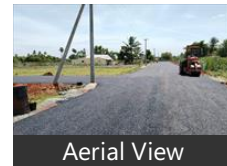

Immediate construction

30 Feet Main Road And 23 Feet Cut Road Available

Houses and schools are located nearby

There are places for worship nearby

Drinking Water From 80 Feet

Crystal Clear Documents

Please mention that you saw this ad on PropertyWala.com when you contact.

Features

Land Features

- Society Boundary Wall ■ Corner Plot
- Feng Shui / Vaastu Compliant

Location

* Location is approximate

Pictures

Front View

Aerial View