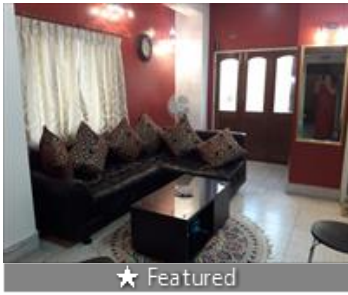

2 Bedroom Apartment / Flat for rent in R B Connector, Kolkata

31,600

★ Featured

Furnished Flat For Rent On Rash Behari Connector Bospukur

Rashbehari Connector On Road, R B Connector, Kolkata ...

- Area: 1200 SqFeet ▼
- Bathrooms: Two
- Total Floors: Four
- Furnished: Furnished
- Monthly Rent: 31,600
- Age Of Construction: 5 Years
- Available: Immediate/Ready to move
- Bedrooms: Two
- Floor: Second
- Facing: South East
- Lease Period: 11 Months
- Rate: 26 per SqFeet

Description

Fully furnished flat for rent on road Raspberry connector 500 m distance Ballygunge railway station near Dolna School good connectivity 2BHK to toilet balcony full furnished all types of facilities available for this area bachelor allowed