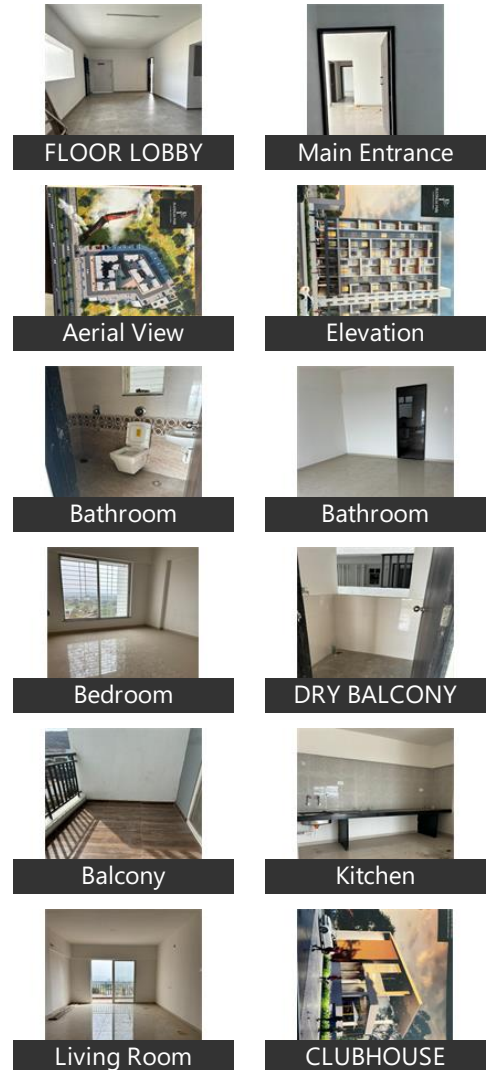

Location

Pictures

* Location may be approximate

Landmarks