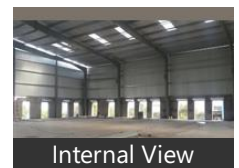

Warehouse / Godown for rent in Makali, Bangalore

7.75 lakhs

★ Featured

Warehouse/ Godown At Makali / Nelamangala / Tumkur Road

Makali, Makli, Nelamangala, NH 4, 8th Mile Tumkur Road..

- Area: 40000 SqFeet
- Bathrooms: Ten
- Floor: Ground
- Total Floors: One
- Facing: North East
- Furnished: Semi Furnished
- Lease Period: 12 Months
- Monthly Rent: 775,000
- Rate: 19 per SqFeet **+5%**
- Age Of Construction: 2 Years
- Available: Immediate/Ready to move

Description

Warehouse / Godown Space for Rent At Makali, Nelamangala, NH 4, 8th Mile Road, Near Himalaya Drugs, Tumkur Road, Bangalore - Mumbai Highway, Makali, Makli, Bangalore for which Rent is nego.

This Warehouse / Godown is close to Main Road, with facility for labor nearby, close to hospitals, bus stand, police station, fire brigade, access to transport with plenty of parking for trucks & 40ft containers.

Facilities toilets for labours, office with attached washroom. Vdf flooring, canopy done. Facility for crane, 4ft dock with dock leveller provision, lighting arrestor, fire hydrant with sprinkler facility if required. Turbo Ventilators, exhaust, natural lighting, back up, power, borewell water facility,

New construction, security room, labor room, drivers rest room, close gated 10ft compound wall with 3ft above barewire, cement Roads all around with drainage systems.

Don't forget to mention that you saw this ad on PropertyWala.com, when you call.

Features

General

- Power Back-up
- Room AC
- Lifts
- High Speed Internet
- Wi-Fi

Lot

- Basement
- Corner Location
- Park Facing

Recreation

- Park

Other features