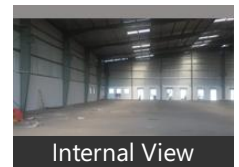

Warehouse / Godown for rent in Makali, Bangalore

7.75 lakhs

★ Featured

Warehouse/ Godown At Makali / Nelamangala / Tumkur Road

Makali, Makli, Nelamangala, NH 4, 8th Mile Tumkur Road..

- Area: 40000 SqFeet
- Bathrooms: Ten
- Floor: Ground
- Total Floors: One
- Facing: North East
- Furnished: Semi Furnished
- Lease Period: 12 Months
- Monthly Rent: 775,000
- Rate: 19 per SqFeet **+5%**
- Age Of Construction: 2 Years
- Available: Immediate/Ready to move

Description

Warehouse / Godown Space for Rent At Makali, Nelamangala, NH 4, 8th Mile Road, Near Himalaya Drugs, Tumkur Road, Bangalore - Mumbai Highway, Makali, Makli, Bangalore for which Rent is nego.

This Warehouse / Godown is close to Main Road, with facility for labor nearby, close to hospitals, bus stand, police station, fire brigade, access to transport with plenty of parking for trucks & 40ft containers.

Facilities toilets for labours, office with attached washroom. Vdf flooring, canopy done. Facility for crane, 4ft dock with dock leveller provision, lighting arrestor, fire hydrant with sprinkler facility if required. Turbo Ventilators, exhaust, natural lighting, back up, power, borewell water facility,

New construction, security room, labor room, drivers rest room, close gated 10ft compound wall with 3ft above barewire, cement Roads all around with drainage systems.

Don't forget to mention that you saw this ad on PropertyWala.com, when you call.

Features

General

- Power Back-up
- Room AC
- Lifts
- High Speed Internet
- Wi-Fi

Lot

- Basement
- Corner Location
- Park Facing

Recreation

- Park

Other features