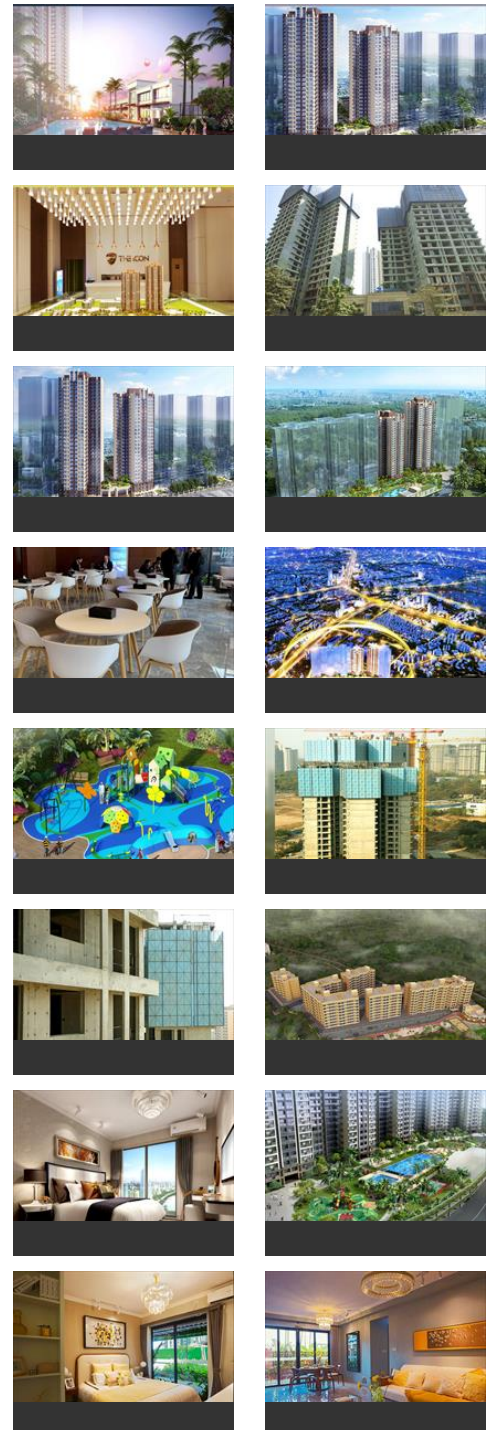

Location

Pictures