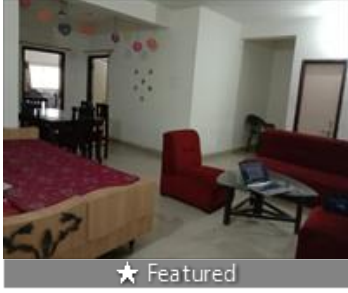

3 Bedroom Apartment / Flat for rent in Bariyatu, Ranchi

30,000

★ Featured

3bhk Flat Available For Rent

Bariyatu, Bariyatu, Ranchi - 834009 (Jharkhand)

- Area: 1400 SqFeet ▼
- Bathrooms: Two
- Total Floors: Five
- Furnished: Furnished
- Monthly Rent: 30,000
- Age Of Construction: 7 Years
- Available: Immediate/Ready to move
- Bedrooms: Three
- Floor: Second
- Facing: East
- Lease Period: 11 Months
- Rate: 21 per SqFeet +50%