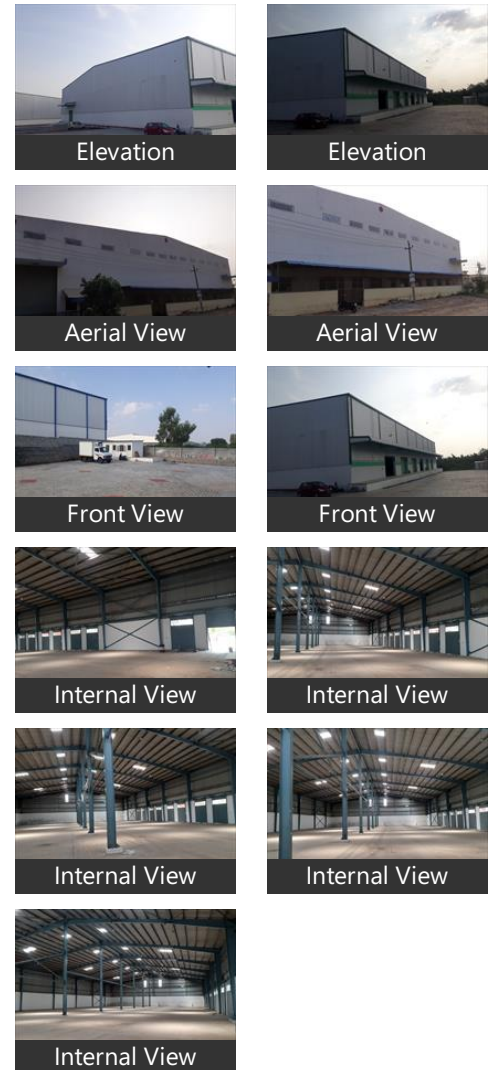

Pictures

Report a problem with this listing

Is this property no longer available or has incorrect information?

[Report it!](#)