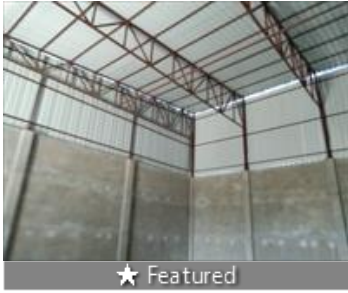

Warehouse / Godown for rent in Nazirabad, Kolkata

50,000

★ Featured

Warehouse For Rent In Nearby EM Bypass Nazirabad

Ruby Hospital More Anandapur Nazirabad, Nazirabad, K..

- Area: 1750 SqFeet
- Lease Period: 36 Months
- Monthly Rent: 50,000
- Rate: 29 per SqFeet
- Age Of Construction: 1 Years
- Available: Immediate/Ready to move

Advertiser Details

Houseaa Reality
Bhairab Sanyal
Sales Director

R B Connector, Kolkata
mob: 8282862636
tel: 8276022888
mail: houseaa1@gmail.com
www.propertywala.com

Scan QR code to get the contact info on your mobile

[View all properties by Houseaa Reality](#)

Description

Warehouse for rent near EM Bypass Ruby hospital more Anandapur nazirabad Kolkata water connection electricity available commercial property details call me

Please mention that you found this ad on PropertyWala.com when you call.

Features

Exterior

- Visitor Parking

Maintenance

- Boring / Tube-well
- Waste Disposal

Location

Pictures

* Location is approximate

Explore

[Similar Properties](#)

[Properties in Nazirabad, Kolkata](#)

[Projects in Kolkata](#)

[Brokers in Kolkata](#)

More Information

Report a problem with this listing

Is this property no longer available or has incorrect information?

[Report it!](#)

Disclaimer: All information is provided by advertisers and should be verified independently before entering into any transaction. You may visit the relevant RERA website of your state to verify the details of this property. PropertyWala.com is only an advertising platform to help connect buyers and sellers and is not a party to any transactions, nor shall be responsible or liable to resolve any disputes between them.