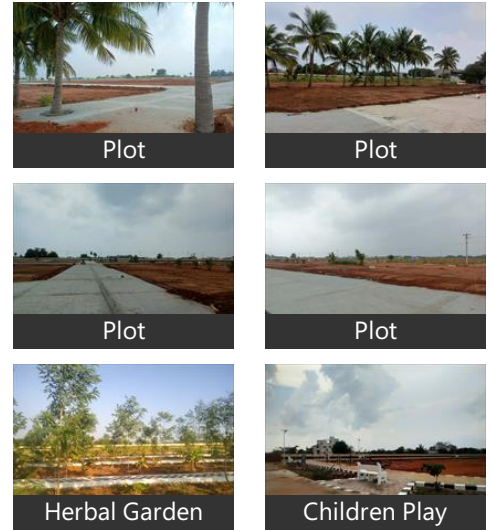

Hotel

Pictures