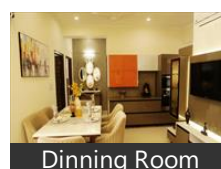

3 Bedroom Apartment / Flat for sale in Exotica Homez, Sector 115, Mohali 89.44 lakhs

★ Featured

Exotica Homez Apartment In Mohali

Sector 115 Mohali, Sector 115, Mohali - 140301 (Chandig.

- Project/Society: [Exotica Homez](#)
- Area: 1943 SqFeet ▾
- Bedrooms: Three
- Bathrooms: Three
- Floor: Second
- Total Floors: Twelve
- Facing: East
- Furnished: Semi Furnished
- Transaction: New Property
- Price: 8,944,000
- Rate: 4,603 per SqFeet **+35%**
- Age Of Construction: 1 Years
- Possession: Immediate/Ready to move

Pictures

Bathroom

Bedroom

Bedroom

Bedroom

Park

Dinning Room

Kitchen

Living Room

Bedroom

Bedroom

Dinning Room

Kitchen

Project Pictures

Drawing Room

Kitchen