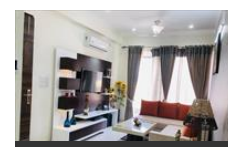

3 Bedroom Apartment / Flat for sale in Exotica Homez, Sector 115, Mohali 89.44 lakhs

★ Featured

Exotica Homez Apartment In Mohali

Sector 115 Mohali, Sector 115, Mohali - 140301 (Chandig.

- Project/Society: [Exotica Homez](#)
- Area: 1943 SqFeet ▾
- Bedrooms: Three
- Bathrooms: Three
- Floor: Second
- Total Floors: Twelve
- Facing: East
- Furnished: Semi Furnished
- Transaction: New Property
- Price: 8,944,000
- Rate: 4,603 per SqFeet **+35%**
- Age Of Construction: 1 Years
- Possession: Immediate/Ready to move

Pictures

Bathroom

Bedroom

Bedroom

Bedroom

Park

Dinning Room

Kitchen