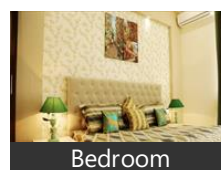

3 Bedroom Apartment / Flat for sale in Exotica Homez, Sector 115, Mohali 89.44 lakhs

★ Featured

Exotica Homez Apartment In Mohali

Sector 115 Mohali, Sector 115, Mohali - 140301 (Chandig.

- Project/Society: [Exotica Homez](#)
- Area: 1943 SqFeet ▾
- Bedrooms: Three
- Bathrooms: Three
- Floor: Second
- Total Floors: Twelve
- Facing: East
- Furnished: Semi Furnished
- Transaction: New Property
- Price: 8,944,000
- Rate: 4,603 per SqFeet **+35%**
- Age Of Construction: 1 Years
- Possession: Immediate/Ready to move

Advertiser Details

ALEXA Real Estate
Alexan Real Estate
Owner/Proprietor

Sector 119, Mohali
mob: 9888764155
tel: 9569071155
mail: alexan@propertywala.com

www.propertywala.com/alexan-real-estate

Scan QR code to get the contact info on your mobile
[View all properties by Alexan Real Estate](#)

Description

Exotica Homez in Sector-115 Mohali, Mohali by Exotica Homez Promoter is a residential project. The project offers 3+1 bhk Apartments with perfect combination of contemporary architecture and features to provide comfortable living. Exotica Homez offers facilities such as Gymnasium. It also has amenities like Badminton court, Basketball court, Jogging track and Swimming pool. It also offers Car parking. This is a RERA registered project.

When you call, don't forget to mention that you found this ad on PropertyWala.com.

Features

General

- Power Back-up
- Lifts
- High Speed Internet
- Wi-Fi

Lot

- Balcony
- Corner Location

Exterior

- Reserved Parking
- Visitor Parking

Maintenance

- Water Supply / Storage
- Water Softner
- Rain Water Harvesting
- Waste Disposal

Location

* Location may be approximate

Landmarks

Restaurant & Shops