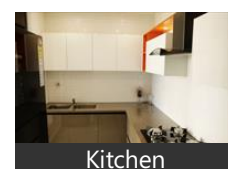

3 Bedroom Apartment / Flat for sale in Exotica Homez, Sector 115, Mohali 89.44 lakhs

★ Featured

Exotica Homez Apartment In Mohali

Sector 115 Mohali, Sector 115, Mohali - 140301 (Chandig.

- Project/Society: [Exotica Homez](#)
- Area: 1943 SqFeet ▾
- Bedrooms: Three
- Bathrooms: Three
- Floor: Second
- Total Floors: Twelve
- Facing: East
- Furnished: Semi Furnished
- Transaction: New Property
- Price: 8,944,000
- Rate: 4,603 per SqFeet **+35%**
- Age Of Construction: 1 Years
- Possession: Immediate/Ready to move

Pictures

Bathroom

Bedroom

Bedroom

Bedroom

Park

Dinning Room

Kitchen

Living Room

Bedroom

Bedroom

Dinning Room

Kitchen

Project Pictures

Drawing Room

Kitchen