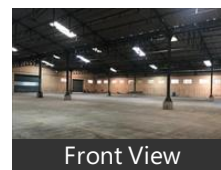

Industrial Building for rent in Patal Ganga, Navi Mumbai

30,000

★ Featured

Available Industrial Premises Rental Basic: At Patalganga MIDC

Pataganga, Patal Ganga, Navi Mumbai (Maharashtra)

- Area: 12000 SqFeet ▾
- Floor: Basement
- Facing: East
- Lease Period: 1 Months
- Rate: 2 per SqFeet ^{-85%}
- Age Of Construction: Under Construction
- Available: Immediate/Ready to move
- Bathrooms: One
- Total Floors: One
- Furnished: Unfurnished
- Monthly Rent: 30,000

Description

Description of Property

Location of the Premises: At Patalganga MIDC

Plot Area : 12,000 sq mtr

Covered Area: 30,000 sq ft

Expected Rent: 9,60,000/-

Facilities Available: MSEDCL Power Connection , 24 X 7 MIDC Water Supply, Boundary wall

When you contact us, please mention that you saw this ad on Property wala .com

When you call, don't forget to mention that you saw this ad on PropertyWala.com.

Location

* Location may be approximate

Landmarks

Nearby Localities

[Rasavni](#)

* All distances are approximate

Explore

[Similar Properties](#)

[Properties in Patal Ganga, Navi Mumbai](#)

[Projects in Navi Mumbai](#)

[Brokers in Navi Mumbai](#)

More Information

Advertiser Details

Scan QR code to get the contact info on your mobile
[View all properties by Unique Associates](#)

Pictures

Disclaimer: All information is provided by advertisers and should be verified independently before entering into any transaction. You may visit the relevant RERA website of your state to verify the details of this property. PropertyWala.com is only an advertising platform to help connect buyers and sellers and is not a party to any transactions, nor shall be responsible or liable to resolve any disputes between them.