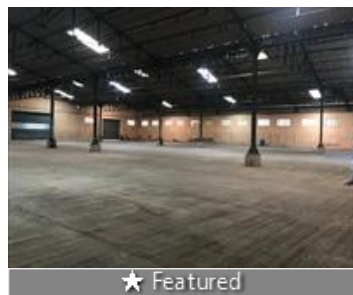

Industrial Building for rent in Patal Ganga, Navi Mumbai

30,000

★ Featured

Available Industrial Premises Rental Basic: At Patalganga MIDC

Pataganga, Patal Ganga, Navi Mumbai (Maharashtra)

- Area: 12000 SqFeet ▾
- Floor: Basement
- Facing: East
- Lease Period: 1 Months
- Rate: 2 per SqFeet ^{-85%}
- Age Of Construction: Under Construction
- Available: Immediate/Ready to move
- Bathrooms: One
- Total Floors: One
- Furnished: Unfurnished
- Monthly Rent: 30,000

Description

Description of Property

Location of the Premises: At Patalganga MIDC

Plot Area : 12,000 sq mtr

Covered Area: 30,000 sq ft

Expected Rent: 9,60,000/-

Facilities Available: MSEDCL Power Connection , 24 X 7 MIDC Water Supply, Boundary wall