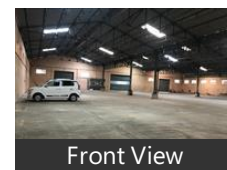

Industrial Building for rent in Patal Ganga, Navi Mumbai

30,000

★ Featured

Available Industrial Premises Rental Basic: At Patalganga MIDC

Pataganga, Patal Ganga, Navi Mumbai (Maharashtra)

- Area: 12000 SqFeet ▾
- Floor: Basement
- Facing: East
- Lease Period: 1 Months
- Rate: 2 per SqFeet ^{-85%}
- Age Of Construction: Under Construction
- Available: Immediate/Ready to move
- Bathrooms: One
- Total Floors: One
- Furnished: Unfurnished
- Monthly Rent: 30,000

Description

Description of Property

Location of the Premises: At Patalganga MIDC

Plot Area : 12,000 sq mtr

Covered Area: 30,000 sq ft

Expected Rent: 9,60,000/-

Facilities Available: MSEDCL Power Connection , 24 X 7 MIDC Water Supply, Boundary wall

When you contact us, please mention that you saw this ad on Property wala .com

When you call, don't forget to mention that you saw this ad on PropertyWala.com.

Location

* Location may be approximate

Landmarks

Nearby Localities

[Rasavni](#)

* All distances are approximate

Explore

[Similar Properties](#)

[Properties in Patal Ganga, Navi Mumbai](#)

[Projects in Navi Mumbai](#)

[Brokers in Navi Mumbai](#)

More Information

Advertiser Details

Scan QR code to get the contact info on your mobile
[View all properties by Unique Associates](#)

Pictures

Disclaimer: All information is provided by advertisers and should be verified independently before entering into any transaction. You may visit the relevant RERA website of your state to verify the details of this property. PropertyWala.com is only an advertising platform to help connect buyers and sellers and is not a party to any transactions, nor shall be responsible or liable to resolve any disputes between them.