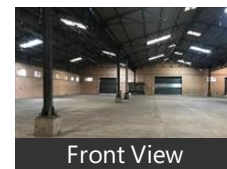

Front View

Front View