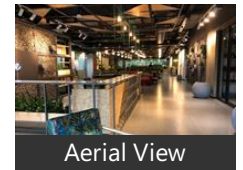

Office Space for rent in Silk Board, Bangalore

7.2 lakhs

12000 Sq.Ft Fully Furnished Commercial Office Space Rent In Silk Board

Silk Board, Silk Board, Bangalore - 560068 (Karnataka)

- Area: 12000 SqFeet
- Bathrooms: Two
- Floor: First
- Total Floors: Three
- Facing: North
- Furnished: Furnished
- Lease Period: 12 Months
- Monthly Rent: 720,000
- Rate: 60 per SqFeet **-10%**
- Age Of Construction: 1 Years
- Available: Immediate/Ready to move

Advertiser Details

REAL ESTATE

Temptation Realty
Dileep Shetty
Director

Palace Road area, Bangalore
mob: 9741555559
tel: 8088111112
mail:
www.propertywala.com/temptation-realty

Scan QR code to get the contact info on your mobile
[View all properties by Temptation Realty](#)

Description

Greeting from Temptation Realty Inc

Lavish Office **12000 sq.ft. Fully Furnished Office Space for Rent.** The property is located **Koramangala 3rd Block** 1 reception, 164 w/s, 12 cabins, 1 conference room, 1 Server room, 4 Meeting Room, 1 Pantry, 2 washrooms, 8 Car Park & Ample Two wheeler parking, 24 Hours Water and 100% Power Back are available.

Located in prominent location, Well maintained building with Good Furniture, Close to main road, Walking distance to Bank, ATM, Restaurant, Bus Stop, Shopping Mall, Suitable for IT/ Office Purpose.

We have options for Sale and Rent – IT /BT Office space, Ware house, Show Room, Mall, Star Hotel, Hospital, Engineering colleges, Medical Colleges, School, Restaurant, Pub & Fast Food. Different sizes at different locations to suite your requirement and give you the best deal in town in and around Bangalore.

Our Company believes in delivering the services by being transparent, honest, ethical and adding value to our customer with good principles.